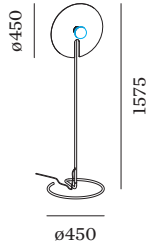

WEVER & DUCRÉ
LIGHTING

MIRRO FLOOR 2.0

6311E8GB0

Project

Type

Notes

Quantity

Date

GENERAL

Floor

Surface

Jet Black + Light Gold

IP20

Interior

LED

E27

Socket E27

max. 15 W

PHYSICAL

Diameter 450 mm

Height 1575 mm

3.3 kg

cable plug with dimmer

ELECTRICAL

220 - 240 V

PC2