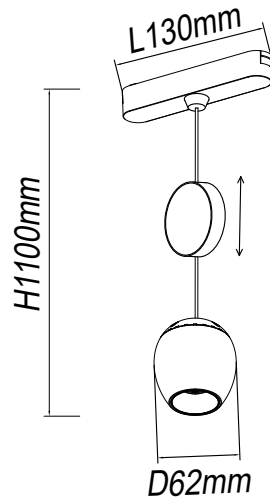

## 10027084

7,7W LED / 8,5W Total  
incl. LED Board: L9002976  
48Vdc constant voltage / 0,177A