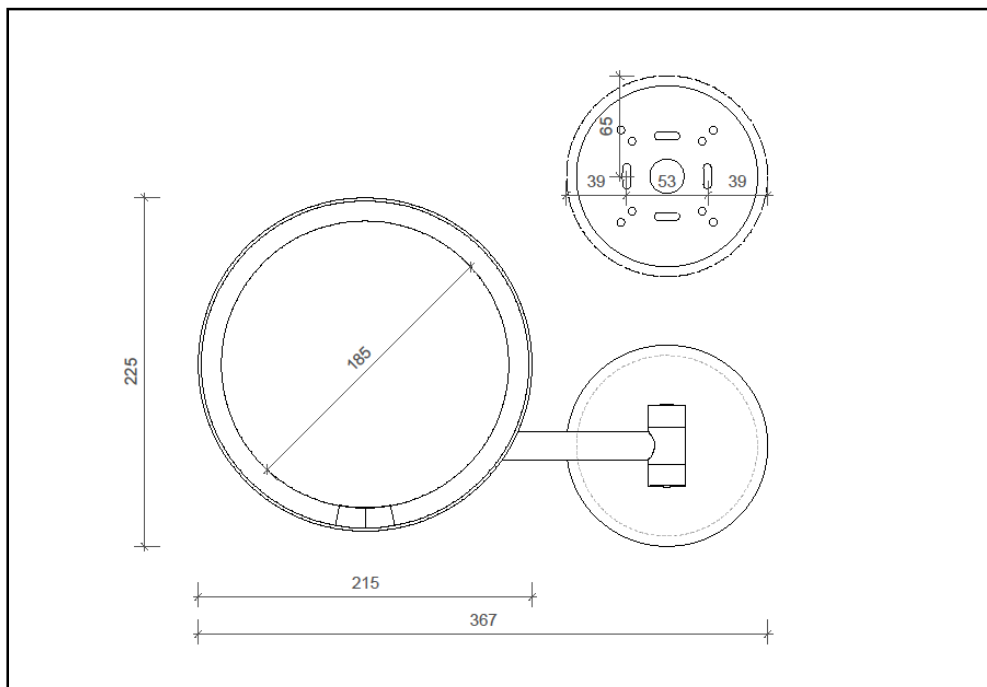

JUST LOOK WD

Chrome 0122400 / **White matt** 0122450 / **Black matt** 0122460

Specification

Type of mirror	cosmetic mirror LED illuminated
Mirror glass	Ø 18,5 cm
Mirror glass + frame	Ø 21,5 cm
Outreach	max. 31 cm
Magnification	5-times
Base material	stainless steel / ABS plastic / glass
Surface	chrome plated (0122400), powder coated (0122450 + 0122460)
Net weight	1,3 kg
Switching function	on / off switch – when switched on, a sensor automatically switches on the mirror illumination when approaching (motion sensor), auto-off after 15 sec.
Dimmer	dimmable in three levels
Lamp	LED 5,5W – not exchangeable
EEC	A++, A+, A – 6 kwh/1000h
Colour temperature	5000 K
Light flux	234 lm
CRI	90
Operation	direct wiring / 230V

/ Technical drawing

/ Functions