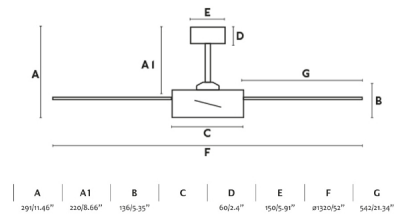

White ceiling fan with SMD LED 15W 3000K. It has round and modern lines ideal for the ventilation of areas ranging from 13m<sup>2</sup> to 17m<sup>2</sup>. This ceiling fan has DC motor. Operated on remote control (included). It offers 5 adjustable speeds with a consumption of 3 - 5 - 9 - 14 - 24W and 93 - 128 - 166 - 192 - 233W revolutions per minute depending on speed. This fan comes with reverse function, so you can also use it in winter, improving the efficiency of your heating system. Airflow: 180,57 m<sup>3</sup> min / 6377 CFM. This ceiling fan is suitable for inclining roof.