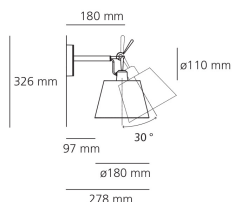

LUMINAIRE

- Watt: **46W**
- Voltage: **220V-240V**
- Delivered lumens output: **630lm**
- CCT: **2800K**

Notes

Possibility to mount LED source on E14 Socket. Complete lamp consists of body lamp + accessories

DESCRIPTION

Arm and wall support in polished aluminium; diffuser in parchment paper on a plastic frame. The code refers to the luminaire's body only

PRODUCT CODE: 1183010A

FEATURES

- Article Code: **1183010A**
- Colour: **Aluminium**
- Installation: **Wall**
- Material: **Aluminium, parchment paper or satin**
- Series: **Design Collection**
- design by: **Michele De Lucchi, Giancarlo Fassina**

DIMENSIONS

- Length: **cm 27.8**
- Height: **cm 32.6**
- Diameter: **cm 18**
- Base Diameter: **cm 11**
- Rotation: **30°**

NOT INCLUDED SOURCES

- Category: **HALO**
- Number: **1**
- Watt: **46W**
- Socket: **E27**
- Class: **A**

ALTERNATIVE SOURCES

- Category: **LED RETROFIT**
- Number: **1**
- Watt: **9W**
- Delivered lumens output: **806lm**
- Socket: **E27**