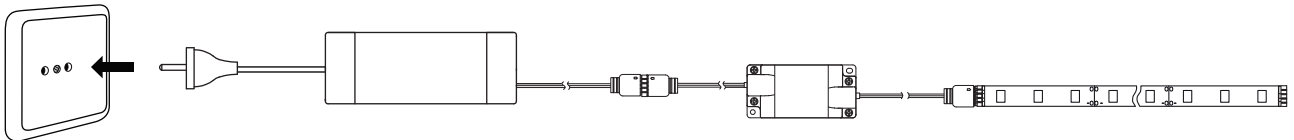

Paulmann

Safety Instructions

14, 17, 18

Info

www.paulmann.com

Paulmann Licht GmbH
Quezinger Feld 2
31832 Springe
Germany

www.paulmann.com

Art.-Nr.: 709.07
709.08

(+MA 326)PPN 03/18

A

B

C

D

IOS APP

Android APP

Remote Control