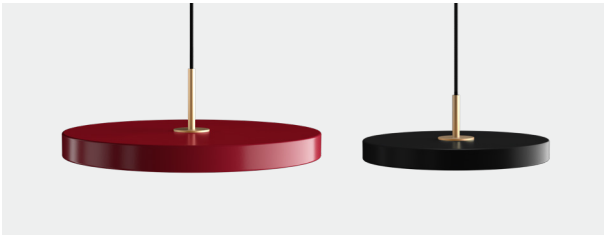

ASTERIA

Designed by Søren Ravn Christensen

AIM FOR THE STARS WITH ASTERIA

Born at the crossroads of design, technology and craftsmanship, this lamp incorporates built-in LED lights into a sleek, minimalist shape, echoing a design from the future and for the future. Asteria is ideal above the kitchen counter or the dining table and goes well in pairs of two.

Find more inspiration at page 8, 15, 19, 35, 50, 51, 70, 74, 76, 77

ORDERING INFORMATION

Medium pearl white	EU/UK/APAC #2170 / US #2176
Medium anthracite grey	EU/UK/APAC #2171 / US #2177
Medium forest green	EU/UK/APAC #2172 / US #2178
Medium petrol blue	EU/UK/APAC #2173 / US #2179
Medium ruby red	EU/UK/APAC #2174 / US #2180
Medium saffron yellow	EU/UK/APAC #2175 / US #2181
Medium black	EU/UK/APAC #2182 / US #2183
Medium nuance mist	EU/UK/APAC #2420 / US N/A
Medium nuance olive	EU/UK/APAC #2421 / US N/A
Medium nuance rose	EU/UK/APAC #2422 / US N/A
Medium nuance orange	EU/UK/APAC #2423 / US N/A
Mini pearl white	EU/UK/APAC #2206 / US #2176
Mini anthracite grey	EU/UK/APAC #2207 / US #2177
Mini forest green	EU/UK/APAC #2208 / US #2178
Mini petrol blue	EU/UK/APAC #2209 / US #2179
Mini ruby red	EU/UK/APAC #2210 / US #2180
Mini saffron yellow	EU/UK/APAC #2211 / US #2181
Mini black	EU/UK/APAC #2222 / US #2273
Mini nuance mist	EU/UK/APAC #2430 / US N/A
Mini nuance olive	EU/UK/APAC #2431 / US N/A
Mini nuance rose	EU/UK/APAC #2432 / US N/A
Mini nuance orange	EU/UK/APAC #2433 / US N/A

Pendant lamp

TESTS & CERTIFICATIONS

CE (for indoor use), IP2X, UL / cUL certified

DIMENSIONS (Ø x H)

Asteria medium: 43 cm / 16.9" x 4 cm (14 cm) / 1.6" (5.5")
Asteria mini: 31 cm / 12.2" x 4 cm (10.5 cm) / 1.6" (4.1")