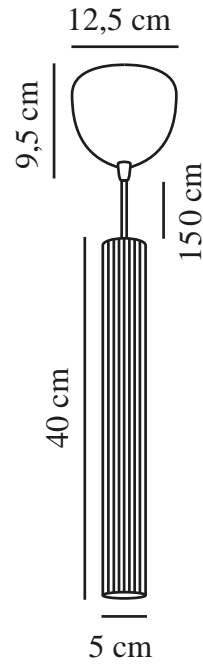

# VICO | PENDANT | BEIGE

2412103009

nordlux®

Voltage (V): 220-240 Volt  
IP degree: IP20  
Maximum bulb wattage (W): 5  
Class (Class 1, Class 2, Class 3):  
Class 2 (Double isolated)  
Socket type: GU10  
Parallel connection: False

Primary material: Metal  
Secondary material: Plastic  
Colour of the cable: White  
Length of the cable (cm): 150  
Surface material of the cable:  
Textile  
Is the cable replaceable: False  
Colour: Beige

Height (cm): 40  
Width (cm): 5  
Shade Diameter (cm): 5  
Shade Height (cm): 40  
Length (cm): 5

EAN: 5704924018367  
TUN: 2378753  
Item Number: 2412103009  
Pcs Per Master Carton: 3

Sales Box Height (cm): 56  
Sales Box Width(cm): 14  
Sales Box Depth (cm): 14  
Sales Box Volume m<sup>3</sup>: 0.011  
Product net weight (kg): 0.607

- Scandinavian minimalism • Slimline design
- Easily adjustable cable length

The Vico series embodies Scandinavian elegance through its minimalist, streamlined design. The fluted surface adds a subtle but interesting effect. Vico emits a downward-facing light and can be used in a row, in a cluster or alone to emphasise certain elements in your interior.