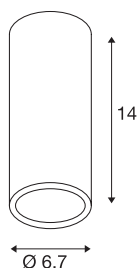

## ENOLA\_B CL-1

ceiling light, QPAR51, round, brass, max. 35 W

The puristic ENOLA\_B CL-1 surface mounted light features an aluminium and steel construction that is available with a black, white, brass or silver grey housing. With its built-in GU10 high volt holder, the ENOLA\_B CL-1 is ready for direct connection to 230V mains supply.

### TECHNICAL DATA

Item no.	151813
Socket	GU10
Number of sockets	1
IP Code	IP 20
Assembly	Surface
Assembly details	Ceiling
Primary nominal voltage	220-240V ~50/60Hz
Safety class	I
Wattage	35 W
Color	gold
Light outlet	direct
Height	14 cm
Diameter	6.7 cm
Net weight	0.309 kg
Gross weight	0.409 kg