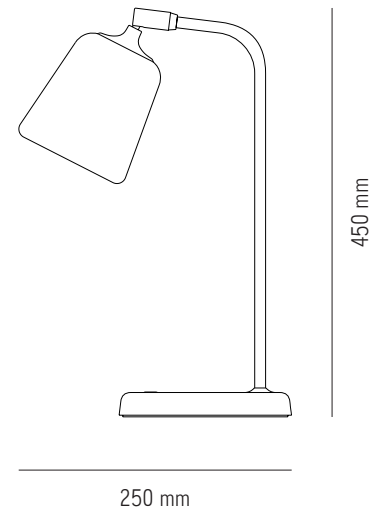

Ean No	Item No	Variation
5712826201435	20143	Black Base w. White Marble

NEW WORKS.

Product Fact Sheet - Lighting - Material Table Lamp, The New Edition

Specifications

Product Name	Material Table Lamp
Designer	Nørgaard & Kechayas
Year	2019
Category	Lighting
Type	Table Lamp
Material	Marble shade w. powder coated aluminium and steel base
Colour/Variant	Black Base w. White Marble
Product Dimensions	H: 450 x W: 190 x D:250 mm
Packaging Dimensions	H: 260 X W: 525 X D: 360 mm
Cord	Black PVC, 1800 mm - three-step dimmer on lamp base
Weight	3,5 kg
Weight (incl. Packaging)	4,25 kg
Light Source	E14, LED Max 7W (Dimmable Bulb Only) (220-240V~ 50/60 Hz)
Bulb	Not Included
Certification	CE, Class II, IP20
County of origin	China
Master packaging	1