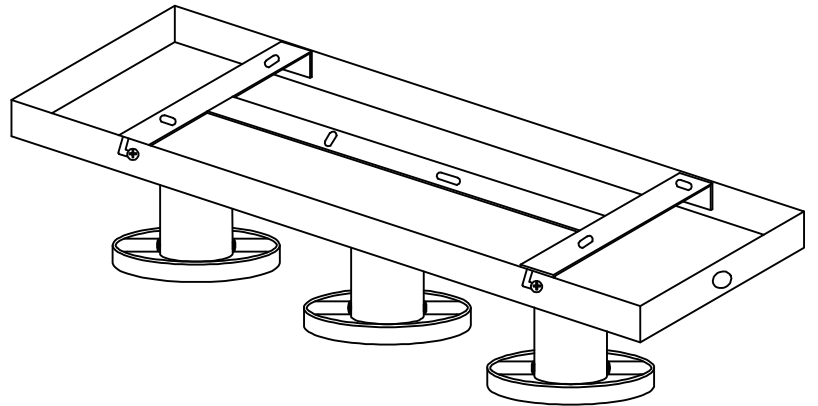

Height minimum : -

Height maximum : -

Dimensions shade LxWxH : -

Main material : Metal

Ceiling rose material : Metal

Color : Matt black& sand brass

Style : Modern

Shape : As shown

Weight : 1.45 kg

Warranty : 2 years

Product specifications

Dimmable : Yes

Light direction : Around (Diffuse)

Adjustable in height : No

Directional : Not Directional

Cable : No

www.lucide.com

LUCIDE

INSTALLATION DRAWING SPECIFICATIONS

1

2

3

4