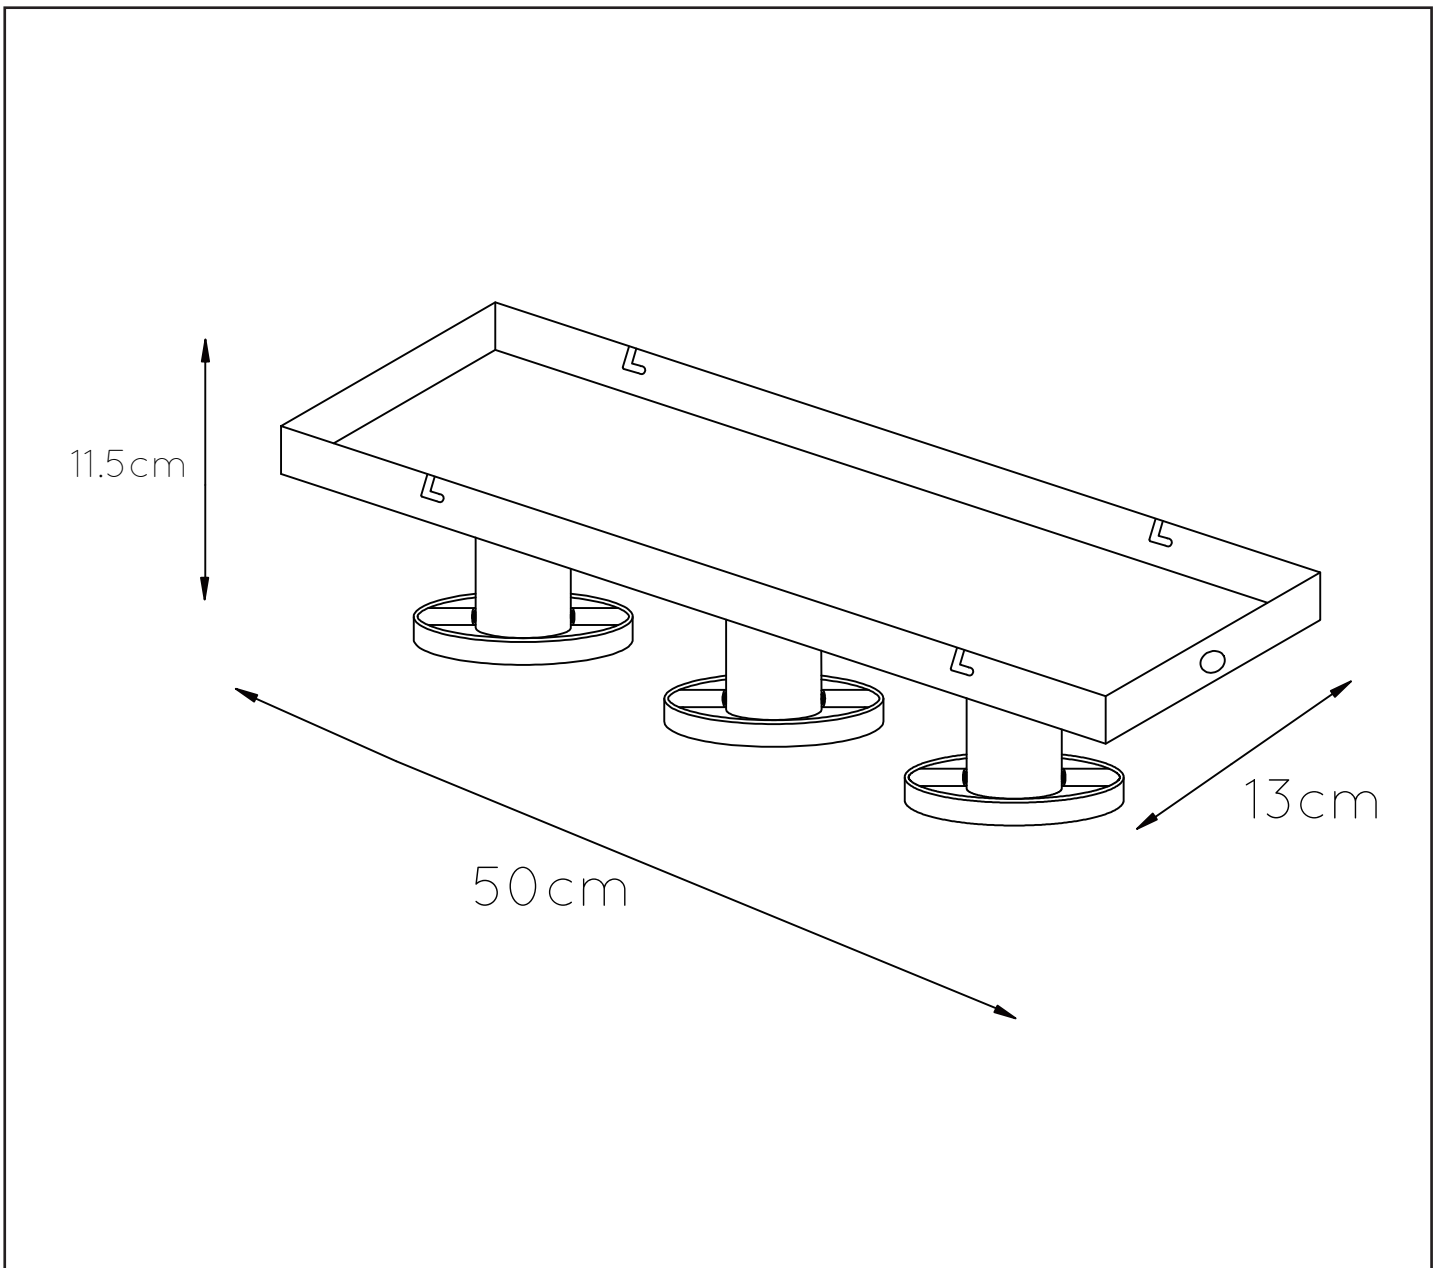

ANAKA

Item number : 45179/03/30

EAN code : 5411212451057

For more specifications, dimensions please visit

www.lucide.com