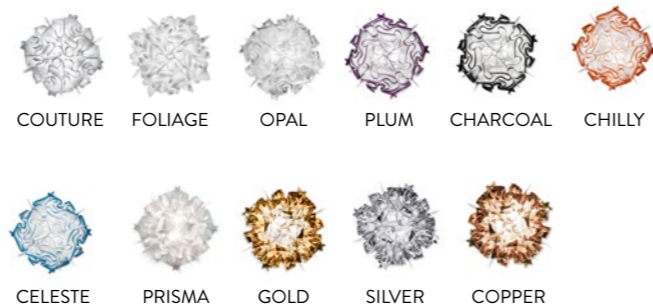

PRODUCT / PRODOTTO	DIMENSIONS / MISURE	COLOUR / COLORE	CODE / CODICE
7 SUSPENSION Bulbs E27: 9X 12W LED Filament Dimmable with: Dimmable bulbs Made of: Opalflex® Weight: net Kg 12,65 - gross Kg 27,60 Package: A 61 x 49 x h. 51 cm B 55 x 57 x h. 23 cm (x7) LIGHT SOURCE: BOTTOM VIEW		☐ OPAL ☐ PLUM ☐ CHARCOAL ☐ CHILLI ☐ CELESTE	VEL78SOS0006W_000 VEL78SOS0006H_000 VEL78SOS0006N_000 VEL78SOS0006R_000 VEL78SOS0006D_000
		☐ COUTURE TRSP. WIRE ☐ FOLIAGE TRSP. WIRE ☐ PRISMA ☐ SILVER ☐ COPPER ☐ GOLD	VEL78SOS0006BW000 VEL78SOS0006FG000 VEL78SOS0006LE000 VEL78SOS0006S_000 VEL78SOS0006RA000 VEL78SOS0006O_000

PRODUCT / PRODOTTO	DIMENSIONS / MISURE	COLOUR / COLORE	CODE / CODICE
TABLE Bulbs E14: 1X 6W LED Filament Made of: Opalflex® / Metacrylate base With: MagneticSystem® Weight: net Kg 0,6 - gross Kg 1,2 Package: 32 x 34 x h. 22 cm		☐ OPAL ☐ PLUM ☐ CHARCOAL ☐ COUTURE	VEL78TAV0001W_000 VEL78TAV0001H_000 VEL78TAV0001N_000 VEL78TAV0001BW000

CANOPY DETAILS

VELI 7

Ø 14 cm x h. 3 cm (Ø 5-1/2" x h. 1")

6m. cable kit must be ordered with lamp purchase
Kit Cavi da 6m da richiedere tassativamente in fase di ordine

CERTIFICATION

CE IP 20

ENERGY CLASS: A / A+ / A++

ENERGY LABEL AVAILABLE ON SLAMP'S WEBSITE

VELI 7 ENTIRE COLLECTION

FINISHES

VELI ENTIRE COLLECTION

CERTIFICATION

CE IP 20

ENERGY CLASS: A / A+ / A++

ENERGY LABEL AVAILABLE ON SLAMP'S WEBSITE

FINISHES