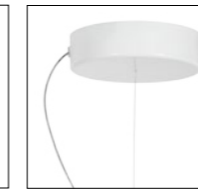

PRODUCT / PRODOTTO	DIMENSIONS / MISURE	COLOUR / COLORE	CODE / CODICE		
SUSPENSION LARGE Bulbs E27: 4 X 12W LED Filament Dimmable with: Dimmable bulbs Made of: Opalflex® / Lentiflex® / Goldflex® / Steelflex® / Copperflex® With: Magnetic System® Weight: net Kg 2,07 - gross Kg 5,7 Package: 61 x 61 x h. 64 cm CB REPORT AVAILABLE	20-140 cm min 8" max 55" 50 cm (19-3/4") 60 cm (23-3/4") LIGHT SOURCE: BOTTOM VIEW	■ OPAL ■ PLUM ■ CHARCOAL ■ COUTURE RED WIRE ■ COUTURE TRSP. WIRE ■ PRISMA ■ SILVER ■ COPPER ■ GOLD	VEL78SOS0003W_000 VEL78SOS0003H_000 VEL78SOS0003N_000 VEL78SOS0003BW000 VEL78SOS0T03BW000 VEL78SOS0003LE000 VEL78SOS0003S_000 VEL78SOS0003RA000 VEL78SOS0003O_000		
		SUSPENSION Bulbs E27: 2 X 12W LED Filament Dimmable with: Dimmable bulbs Made of: Opalflex® / Lentiflex® / Goldflex® / Steelflex® / Copperflex® With: Magnetic System® Weight: net Kg 1,15 - gross Kg 2,6 Package: 55 x 57 x h. 23 cm CB REPORT AVAILABLE	20-140 cm min 8" max 55" 36 cm (14-1/4") 42 cm (16-1/2") LIGHT SOURCE: BOTTOM VIEW	■ OPAL ■ PLUM ■ CHARCOAL ■ COUTURE RED WIRE ■ COUTURE TRSP. WIRE ■ PRISMA ■ SILVER ■ COPPER ■ GOLD	VEL78SOS0001W_000 VEL78SOS0001H_000 VEL78SOS0001N_000 VEL78SOS0001BW000 VEL78SOS0T01BW000 VEL78SOS0001LE000 VEL78SOS0001S_000 VEL78SOS0001RA000 VEL78SOS0001O_000

CANOPY DETAILS

VELI COUTURE

LARGE- MEDIUM: Ø 12 cm x h. 3,2 cm (Ø 4-3/4" x h. 1-1/4")

Red wrapped electric wire - Available also with transparent cable
Cavo calzato rosso - Disponibile anche con cavo trasparente

6m. cable kit must be ordered with lamp purchase

Kit Cavi da 6m da richiedere tassativamente in fase di ordine

Kit di installazione multipla su richiesta
Multiple installation kit on request