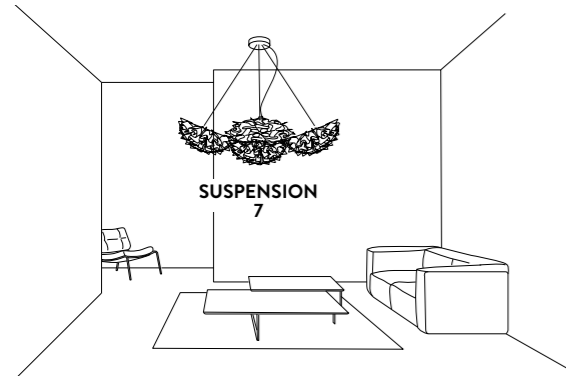

PRODUCT / PRODOTTO	DIMENSIONS / MISURE	COLOUR / COLORE	CODE / CODICE
7 SUSPENSION Bulbs E27: 9X 12W LED Filament Dimmable with: Dimmable bulbs Made of: Opalflex® Weight: net Kg 12,65 - gross Kg 27,60 Package: A 61 x 49 x h. 51 cm B 55 x 57 x h. 23 cm (x7) LIGHT SOURCE: BOTTOM VIEW		☐ OPAL ☐ PLUM ☐ CHARCOAL ☐ CHILLI ☐ CELESTE	VEL78SOS0006W_000 VEL78SOS0006H_000 VEL78SOS0006N_000 VEL78SOS0006R_000 VEL78SOS0006D_000
		☐ COUTURE TRSP. WIRE ☐ FOLIAGE TRSP. WIRE ☐ PRISMA ☐ SILVER ☐ COPPER ☐ GOLD	VEL78SOS0006BW000 VEL78SOS0006FG000 VEL78SOS0006LE000 VEL78SOS0006S_000 VEL78SOS0006RA000 VEL78SOS0006O_000

PRODUCT / PRODOTTO	DIMENSIONS / MISURE	COLOUR / COLORE	CODE / CODICE
TABLE Bulbs E14: 1X 6W LED Filament Made of: Opalflex® / Metacrylate base With: MagneticSystem® Weight: net Kg 0,6 - gross Kg 1,2 Package: 32 x 34 x h. 22 cm		☐ OPAL ☐ PLUM ☐ CHARCOAL ☐ COUTURE	VEL78TAV0001W_000 VEL78TAV0001H_000 VEL78TAV0001N_000 VEL78TAV0001BW000

CANOPY DETAILS

VELI 7

Ø 14 cm x h. 3 cm (Ø 5-1/2" x h. 1")

6m. cable kit must be ordered with lamp purchase
Kit Cavi da 6m da richiedere tassativamente in fase di ordine

CERTIFICATION

CE IP 20

ENERGY CLASS: A / A+ / A++

ENERGY LABEL AVAILABLE ON SLAMP'S WEBSITE

VELI 7 ENTIRE COLLECTION