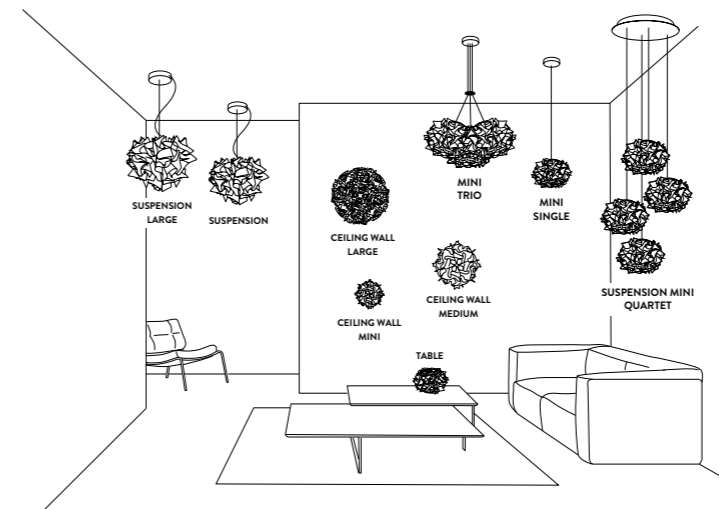

VELI ENTIRE COLLECTION