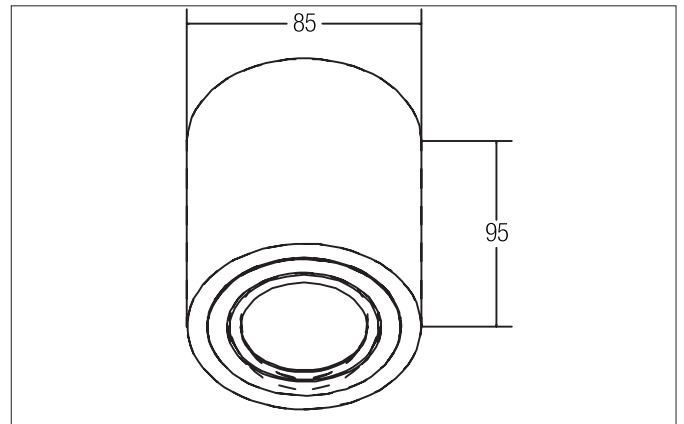

FERU LED surface-mounted spotlight, on/off switchable

Article no. 12063173

Light.
For Generations.**Tender**

LED surface-mounted spotlight, on/off switchable, Round. Luminaire diameter 85.0 mm, Hight 95.0 mm Weight 0.599 kg, Reflector silver with rotationssymmetrical, deep, wide distributed light intensity. optimal light distribution due to a glass transparent cover. Luminous flux 690 lm, Power 1 x 8 W, System Efficiency 86 lm/W, Light colour warm white, Correlated color temprature (CCT) 3.000 K, Colour rendering index CRI > 80, Housing material: Aluminium / Glass, Colour: White structure, Permissible ambient temperature (ta): -20 °C - +25 °C, Protection class (EN 61140): I, Degree of protection (DIN EN 60529): IP20. With electronic driver, on/off switchable.

Article data	
Article no.	12063173
GTIN	4250047798637
Series name	FERU
Short description	LED surface-mounted spotlight, on/off switchable
Material	Aluminium / Glass
Colour	White
Type of surface	Structure
Shape	Round
Outer diameter	85 mm
Hight	95 mm
Scope of delivery	Incl. converter for connection to the 230-V mains voltage
Weight	0.599 kg

Mounting technology	
Mounting method	Surface mounting
Place of installation	Ceiling-mounted
Adjustability	Pivoted
Swivel angle	25°
Material cover	Glass transparent

Packing data	
Gross weight	0.669 kg
Length of packaging	115 mm
Packaging width	115 mm
Packaging height	120 mm
Disposal at end of life	This product must not be disposed of with household waste. You are obliged, to dispose of such electrical waste separately. By disposing of electrical waste and other old or defective electronics separately, you support recycling or other forms of re-use. In that way you help to take care and to avoid that harmful substances get into the environment.