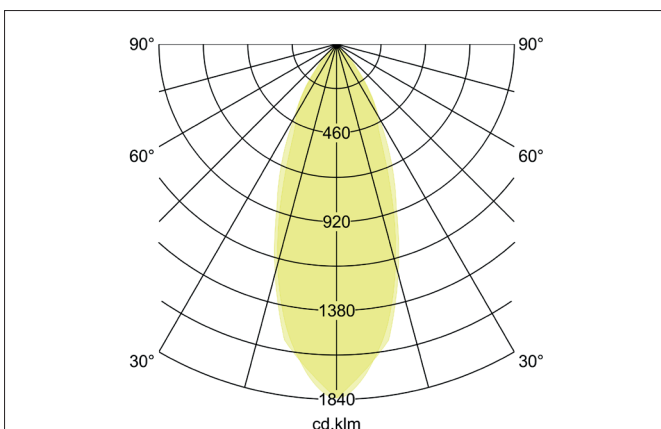

FERU LED surface-mounted spotlight, on/off switchable

Article no. 12063173

Light.
For Generations.**Tender**

LED surface-mounted spotlight, on/off switchable, Round. Luminaire diameter 85.0 mm, Hight 95.0 mm Weight 0.599 kg, Reflector silver with rotationssymmetrical, deep, wide distributed light intensity. optimal light distribution due to a glass transparent cover. Luminous flux 690 lm, Power 1 x 8 W, System Efficiency 86 lm/W, Light colour warm white, Correlated color temprature (CCT) 3.000 K, Colour rendering index CRI > 80, Housing material: Aluminium / Glass, Colour: White structure, Permissible ambient temperature (ta): -20 °C - +25 °C, Protection class (EN 61140): I, Degree of protection (DIN EN 60529): IP20. With electronic driver, on/off switchable.

Article data	
Article no.	12063173
GTIN	4250047798637
Series name	FERU
Short description	LED surface-mounted spotlight, on/off switchable
Material	Aluminium / Glass
Colour	White
Type of surface	Structure
Shape	Round
Outer diameter	85 mm
Hight	95 mm
Scope of delivery	Incl. converter for connection to the 230-V mains voltage
Weight	0.599 kg

FERU LED surface-mounted spotlight, on/off switchable

Article no. 12063173

Light.
For Generations.

Lighting technology	
Colour temperature	3.000 K
Light colour	White
Light output	Direct
Luminous flux	690 lm
System efficiency	86 lm/W
Colour rendering	CRI > 80
Reflector	High-gloss
Reflektorfarbe	silver
Beam angle	38°
Light sharing	Symmetric