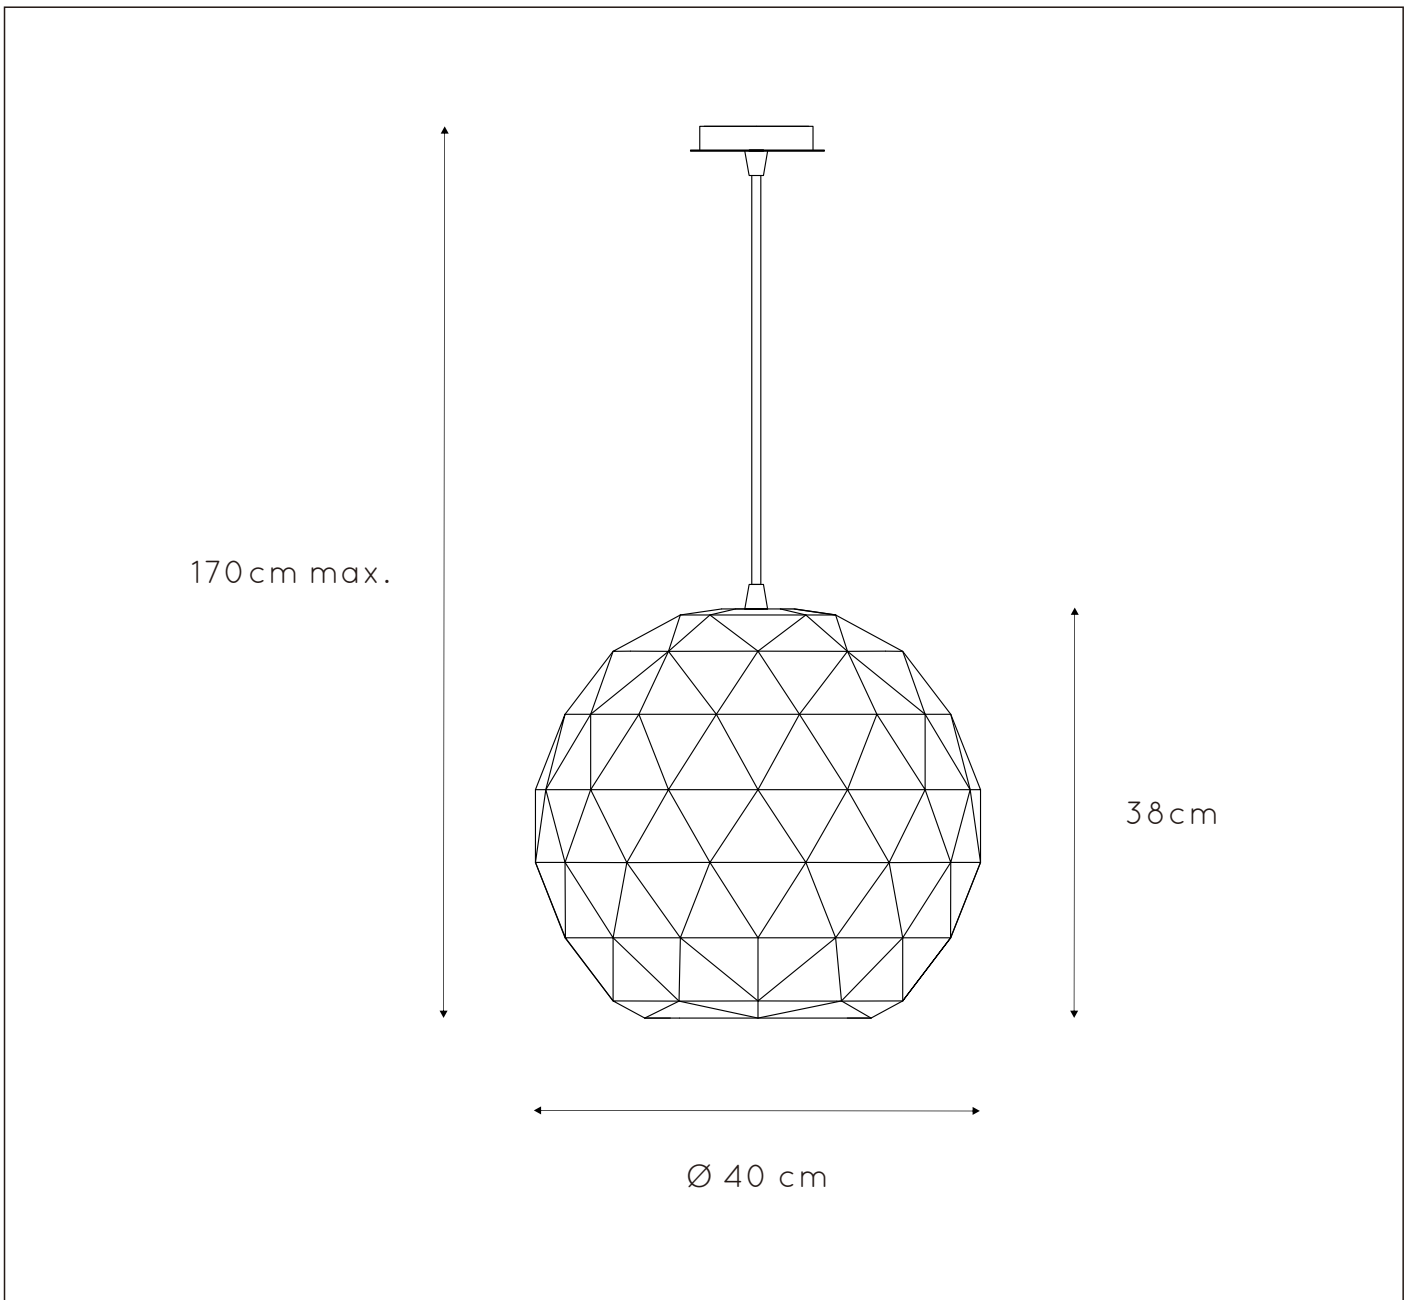

LUCIDE

GENERAL SPECIFICATIONS

RECOMMENDED LUCIDE LIGHT SOURCE

49032/05/62

Light source dimmable : Yes

Light source incl. : No

General

Dimensions LxWxH : 40 cm x 40 cm x 170 cm
Height minimum : 40,5 cm
Height maximum : 170 cm
Dimensions shade LxWxH : 40 cm x 40 cm x 38 cm
Main material : Metal
Ceiling rose material : Metal
Color : Matt black
Style : Modern
Shape : Round
Weight : 3,1 kg
Warranty : 2 years

Product specifications

Dimmable : Yes
Light direction : Around (Diffuse)
Adjustable in height : Adjustable In Height (Before Installation)
Directional : Not Directional
Cable : Yes, Cable On Product
Cable length : 130 cm
Sensor : Without Sensor
Control : Light Switch Control
IP-Class : 20
Electric class : 1
Light source including ? : No
Lamp socket : E27
Light source number : 1
Power requirements : 220-240V~50Hz
Bulb type & maximum wattage : E27 max.60W

For more specifications of this product please visit
www.lucide.com

OTONA

Item number : 21409/40/30

EAN CODE : 5411212210784

For more specifications, dimensions please visit

www.lucide.com

LUCIDE

INSTALLATION DRAWING SPECIFICATIONS