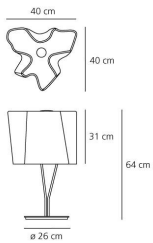

Logico table Tobacco/Chrome

Gerhard Reichert, Michele De Lucchi

IP20     

LUMINAIRE

- Watt: **138W**
- Voltage: **220V-240V**
- Delivered lumens output: **1890lm**
- CCT: **2800K**

Notes

Equipped with a touch dimmer to adjust the light intensity.

DESCRIPTION

Materials: Chromed zinc-alloy base, chrome-plated steel structure; blown glass diffuser with polished-silk finish. Three layers blown glass (crystal + silk + crystal) in a mold which is upside down to assure structural consistence to glass. Logico tavolo and Logico tavolo mini have a touch dimmer to adjust the light intensity.

DIMENSIONS

- Length: **cm 40**
- Width: **cm 40**
- Height: **cm 64**
- Base Diameter: **cm 26**
- Impact Resistance: **N/D**
- Glow Wire Test: **N/D°**

NOT INCLUDED SOURCES

- Category: **HALO**
- Number: **3**
- Lbs: **Qt32**
- Watt: **46W**
- Socket: **E27**
- Color Rendering: **1a**
- Duration (h): **2000h**