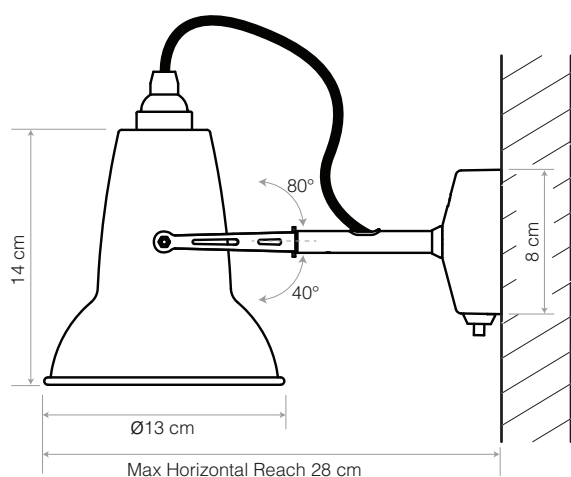

This compact, directional wall light is easy to mount, easy to use (the die-cast aluminium sconce has an integrated switch) and with its glossy white bone china shade that turns translucent when the light is on, it looks beautiful too.

Materials

- Gloss paint finish
- Bone china shade
- Grey fabric braided cable
- Chrome plated fittings
- Die-cast aluminium wall plate
- IP20 rating

Dimensions

- Shade diameter: $\varnothing 13\text{cm}$
- Shade height: 14cm
- Max reach: 28cm (from wall to shade)
- Wall plate: 8 x 8cm
- Light Packaging (L x W x H): 27cm x 23.5cm x 16.5cm
- Light Packaged Weight: 0.95kg

Electrical

- Voltage: 220/240V, 50/60Hz
- Class II - Double insulated
- E14 lamp holder
- Maximum permitted bulb: 15W CFL / 6W LED E14
- Push switch on wall plate
- Light can be wired to an external light switch
- Bulb not included