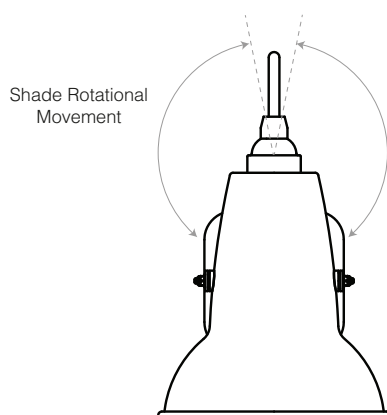

Original 1227™ Mini Ceramic Wall Light

ANGLEPOISE®

Original 1227™ Mini Ceramic Collection | Technical Sheet

Launched In 2017 | Designed by George Carwardine

Product

Ceramic Wall Light - Pure White

Description

This compact, directional wall light is easy to mount, easy to use (the die-cast aluminium sconce has an integrated switch) and with its glossy white bone china shade that turns translucent when the light is on, it looks beautiful too.

Materials

- Gloss paint finish
- Bone china shade
- Grey fabric braided cable
- Chrome plated fittings
- Die-cast aluminium wall plate
- IP20 rating

Dimensions

- Shade diameter: $\varnothing 13\text{cm}$
- Shade height: 14cm
- Max reach: 28cm (from wall to shade)
- Wall plate: 8 x 8cm
- Light Packaging (L x W x H): 27cm x 23.5cm x 16.5cm
- Light Packaged Weight: 0.95kg

Electrical

- Voltage: 220/240V, 50/60Hz
- Class II - Double insulated
- E14 lamp holder
- Maximum permitted bulb: 15W CFL / 6W LED E14
- Push switch on wall plate
- Light can be wired to an external light switch
- Bulb not included

Bulb not included