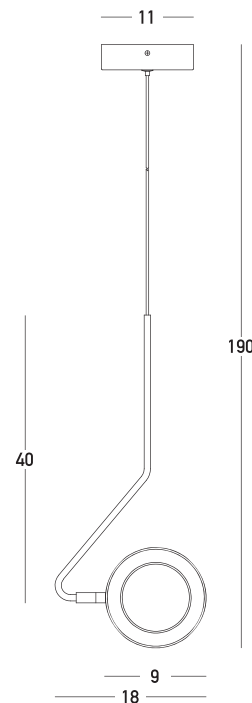

Product Data Sheet

Date: 13/01/2023
www.zambelislights.gr

Code 22045

Color: Black Matte
 Gold Matte Lighting Ring

Indoor Lighting

Power	7W
Voltage	220-240V
Operating Frequency	50/60Hz
Color Temperature	3000K
Lumen	780Lm
Cri	80
Dimensions	Ø: 9cm L: 18cm H: 40cm
Base	Ø: 11cm H: 3.5cm
Dimmable Triac	☉
Material	Metal-Acrylic
Special Feature	150cm Cable Adjustable Movable Ring
Profile	W: 2cm H: 1.5cm

Description

Single Pendant LED light
 made of metal and acrylic,
 in black matte shade with gold matte lighting ring.

5213010018629

www.zambelislights.gr | www.zambelislights.com