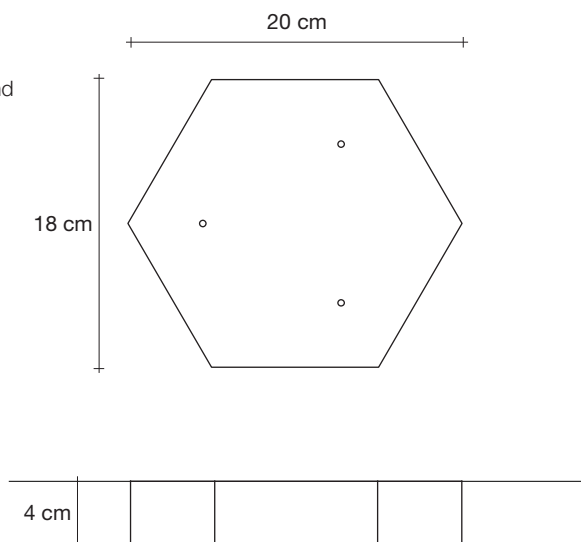

Canopy |

Used for centuries as the tool to both teach and communicate mathematics, the abacus was found in one form or another across the ancient world. At Terzani, we saw the beauty in the abacus' mathematical purity and clean, functional design. In the hands of Terzani's craftsmen, we've turned this inspiration into a new collection of modular pendant lamps whose flexibility allows for complex and beautiful configurations. Each module, or strand, of Abacus contains a custom set of round, hand-blown opal glass which emit a soft and uniform light. And, as the original abacus was used to calculate everything from simple addition to complex formulas, we've retained the same scalability. Due to its customization, our Abacus light is just as suitable in a home as a commercial space, and its almost infinite configurations makes sure you always come up with the right solution.

3,4

2,5

77cm x 35cm x 26,5cm