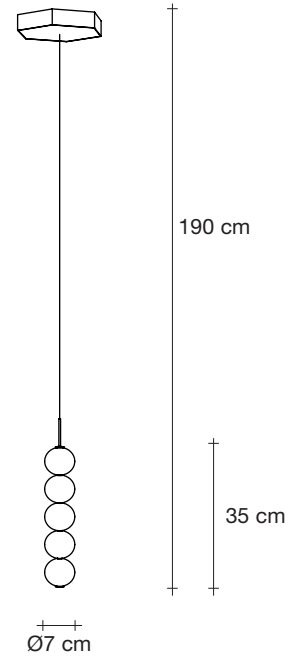

Integrated Led |
220-240V ~ 50/60Hz

Canopy |

- LED integrated
  3,6W 3000K
  540 lm
- Dimmable with 0-10V and
  PWM systems only
  Dali system on request