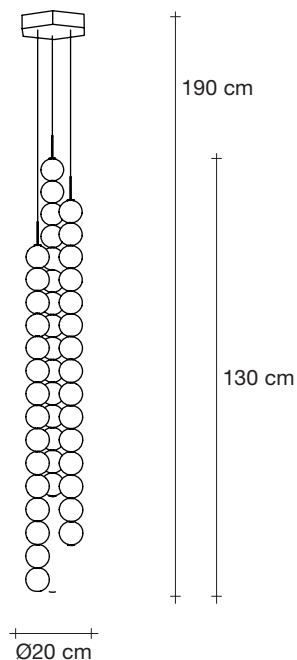

Integrated Led |
220-240V ~ 50/60Hz

LED integrated
3 x 10,8W 3000K
4860 lm

Dimmable with 0-10V and
PWM systems only
Dali system on request

Canopy |