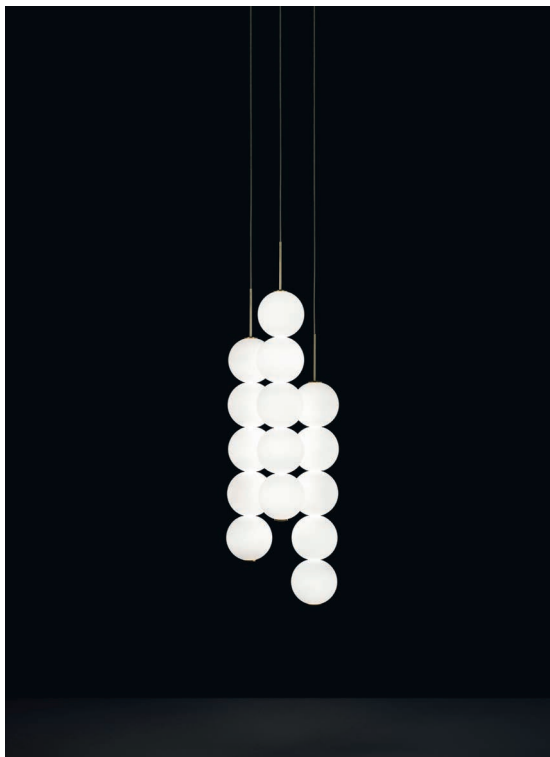

Abacus, multiplying *luminescence*.

design Draw
terzani.com

TERZANI
LA LUCE PENSATA

Body |

Type |

Suspension

Materials |

Brass and Satin white glass

Finishes | Code

White canopy/Brass

0V031S E8 A3

Brass canopy/Brass

0V031S M3 A3