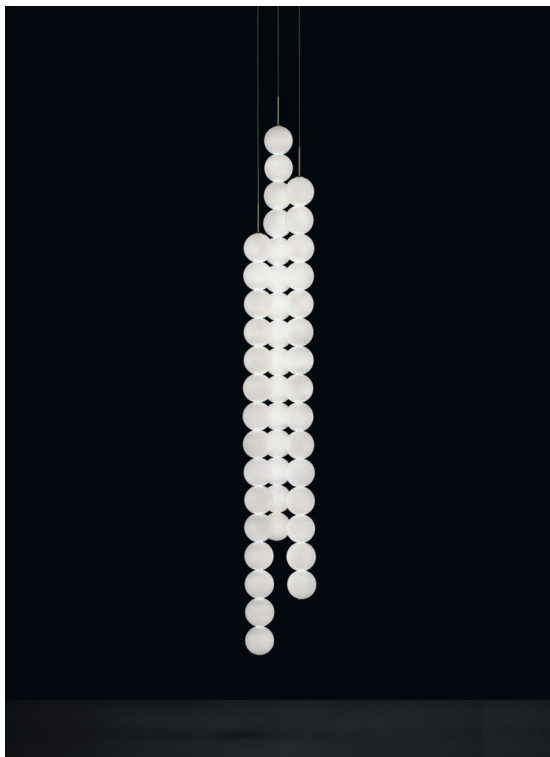

Abacus, multiplying *luminescence*.

design Draw
terzani.com

TERZANI
LA LUCE PENSATA

Body |

Type |
Suspension

Materials |
Brass and Satin white glass

Finishes | Code

White canopy/Brass
0V033S E8 A3

Brass canopy/Brass
0V033S M3 A3