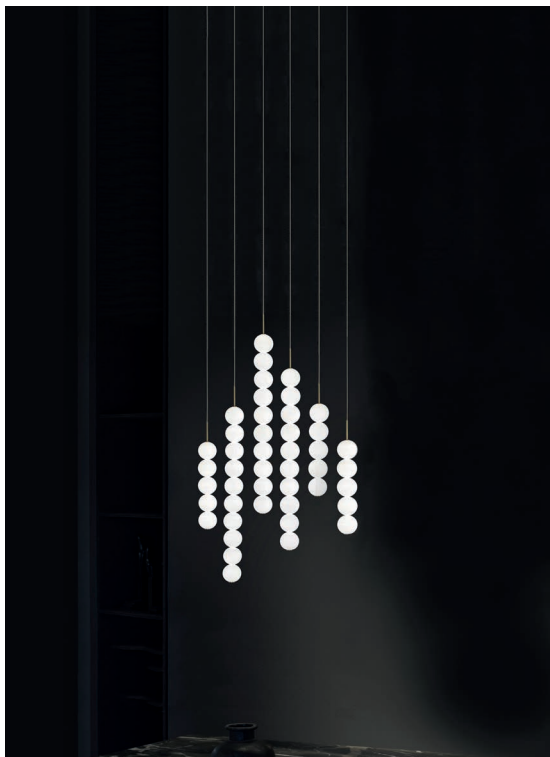

Abacus, multiplying *luminescence*.

design Draw
terzani.com

TERZANI
LA LUCE PENSATA

Body |

Type |
Suspension

Materials |
Brass and Satin white glass

Finishes | Code

White canopy/Brass
0V06S E8 A3 45

Brass canopy/Brass
0V06S M3 A3 45