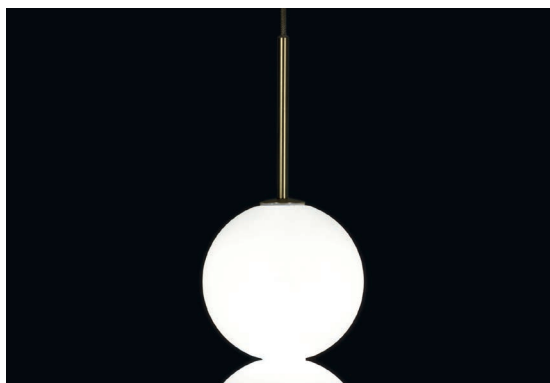

Integrated Led |
220-240V ~ 50/60Hz

LED integrated
3 x 10,8W 3000K
4860 lm

Dimmable with 0-10V and
PWM systems only
Dali system on request

Canopy |