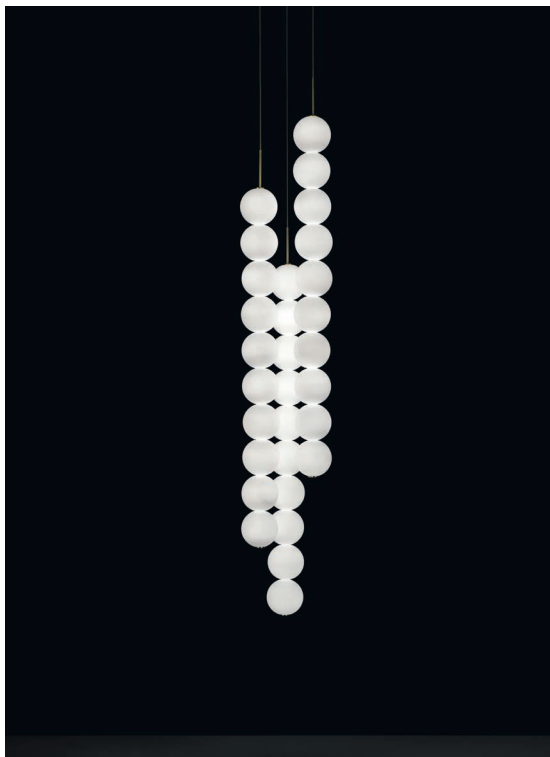

Abacus, multiplying *luminescence*.

design Draw
terzani.com

TERZANI
LA LUCE PENSATA

Body |

Type |
Suspension

Materials |
Brass and Satin white glass

Finishes | Code

White canopy/Brass
0V032S E8 A3

Brass canopy/Brass
0V032S M3 A3