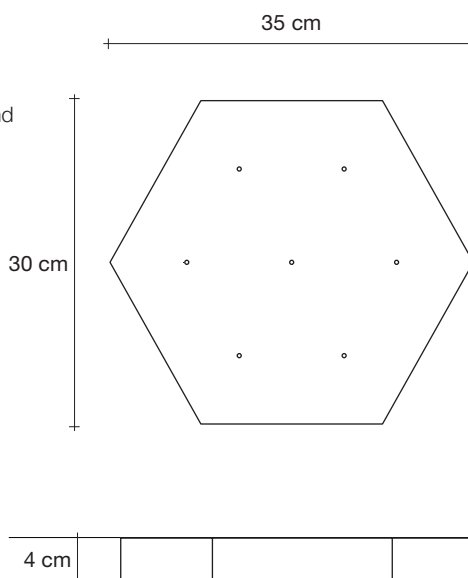

Used for centuries as the tool to both teach and communicate mathematics, the abacus was found in one form or another across the ancient world. At Terzani, we saw the beauty in the abacus' mathematical purity and clean, functional design. In the hands of Terzani's craftsmen, we've turned this inspiration into a new collection of modular pendant lamps whose flexibility allows for complex and beautiful configurations. Each module, or strand, of Abacus contains a custom set of round, hand-blown opal glass which emit a soft and uniform light. And, as the original abacus was used to calculate everything from simple addition to complex formulas, we've retained the same scalability. Due to its customization, our Abacus light is just as suitable in a home as a commercial space, and its almost infinite configurations makes sure you always come up with the right solution.

14,6

9,6

191cm x 46cm x 46cm