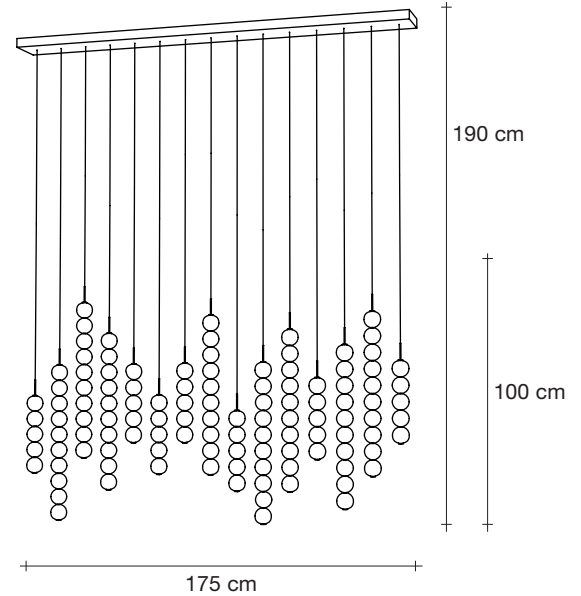

Body |

Integrated Led |
220-240V ~ 50/60Hz

- LED integrated 3000K
  7 x 3,6W
  8 x 7,2W
  12420lm
- Dimmable with 0-10V and
  PWM systems only
  Dali system on request