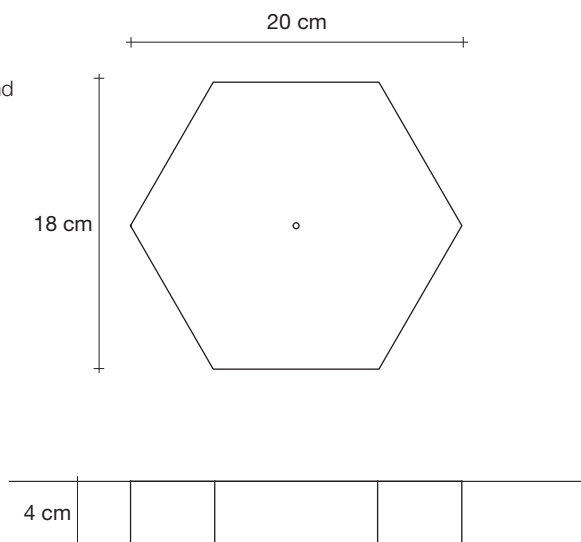

Used for centuries as the tool to both teach and communicate mathematics, the abacus was found in one form or another across the ancient world. At Terzani, we saw the beauty in the abacus' mathematical purity and clean, functional design. In the hands of Terzani's craftsmen, we've turned this inspiration into a new collection of modular pendant lamps whose flexibility allows for complex and beautiful configurations. Each module, or strand, of Abacus contains a custom set of round, hand-blown opal glass which emit a soft and uniform light. And, as the original abacus was used to calculate everything from simple addition to complex formulas, we've retained the same scalability. Due to its customization, our Abacus light is just as suitable in a home as a commercial space, and its almost infinite configurations makes sure you always come up with the right solution.

3,4

1,9

77cm x 35cm x 26,5cm