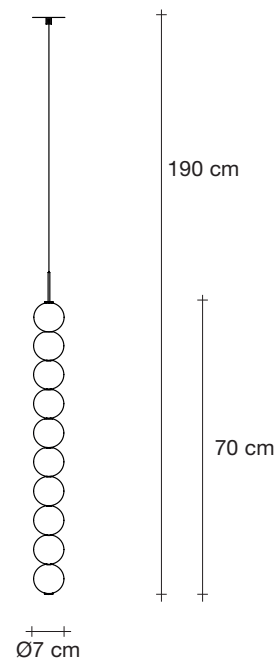

Integrated Led |
220-240V ~ 50/60Hz

LED integrated
7,2W 3000K
1080 lm

Disc |

1,5 cm

Ø7,5 cm