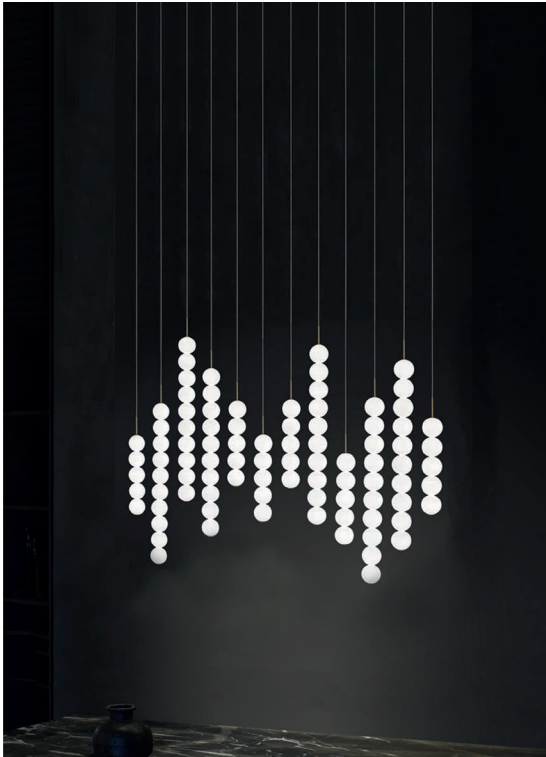

Abacus, multiplying *luminescence*.

design Draw
terzani.com

Type |
Suspension

Materials |
Brass and Satin white glass

Finishes | Code

- White canopy/Brass
  0V12S E8 A3 90
- Brass canopy/Brass
  0V12S M3 A3 90