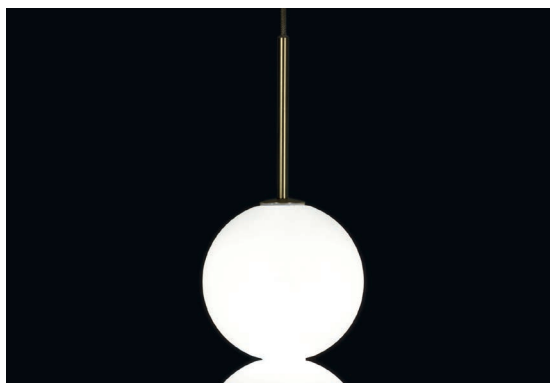

Suspension

Materials |

Brass and Satin white glass

Finishes | Code

White canopy/Brass
0V072S E8 A3

Brass canopy/Brass
0V072S M3 A3

Ø30 cm

Integrated Led |