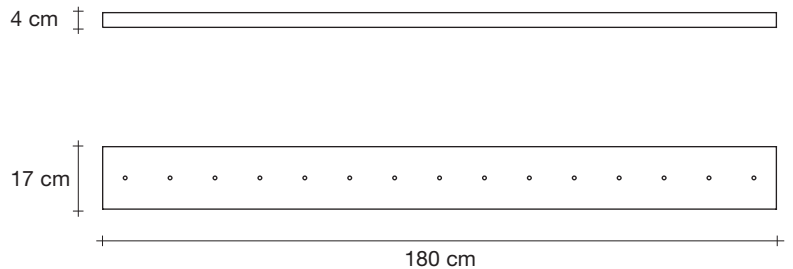

Canopy |

Used for centuries as the tool to both teach and communicate mathematics, the abacus was found in one form or another across the ancient world. At Terzani, we saw the beauty in the abacus' mathematical purity and clean, functional design. In the hands of Terzani's craftsmen, we've turned this inspiration into a new collection of modular pendant lamps whose flexibility allows for complex and beautiful configurations. Each module, or strand, of Abacus contains a custom set of round, hand-blown opal glass which emit a soft and uniform light. And, as the original abacus was used to calculate everything from simple addition to complex formulas, we've retained the same scalability. Due to its customization, our Abacus light is just as suitable in a home as a commercial space, and its almost infinite configurations makes sure you always come up with the right solution.

15,6
36,6

13
25,2

1x 191cm x 46cm x 46cm
2x 110cm x 110cm x 30cm