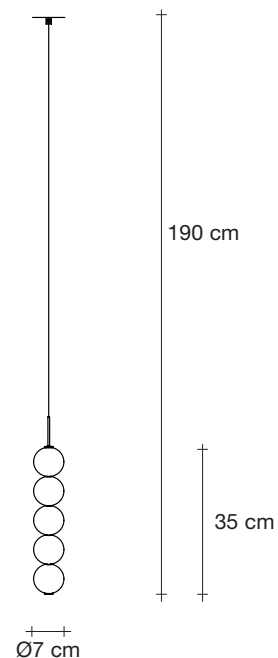

Integrated Led |
220-240V ~ 50/60Hz

LED integrated
3,6W 3000K
540 lm

Disc |