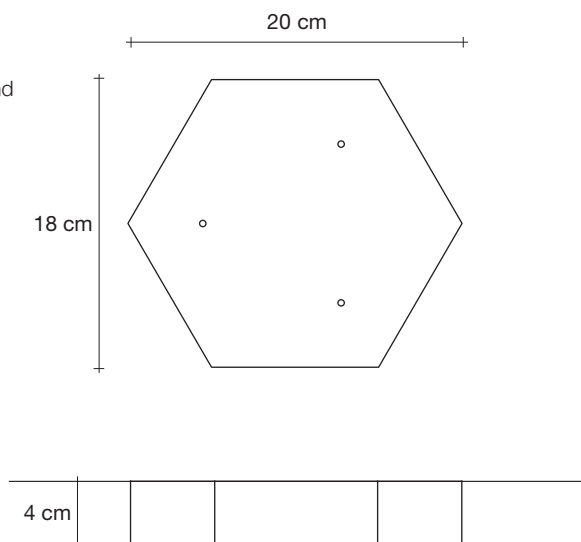

Used for centuries as the tool to both teach and communicate mathematics, the abacus was found in one form or another across the ancient world. At Terzani, we saw the beauty in the abacus' mathematical purity and clean, functional design. In the hands of Terzani's craftsmen, we've turned this inspiration into a new collection of modular pendant lamps whose flexibility allows for complex and beautiful configurations. Each module, or strand, of Abacus contains a custom set of round, hand-blown opal glass which emit a soft and uniform light. And, as the original abacus was used to calculate everything from simple addition to complex formulas, we've retained the same scalability. Due to its customization, our Abacus light is just as suitable in a home as a commercial space, and its almost infinite configurations makes sure you always come up with the right solution.

7,7

4,2

162cm x 35cm x 35cm