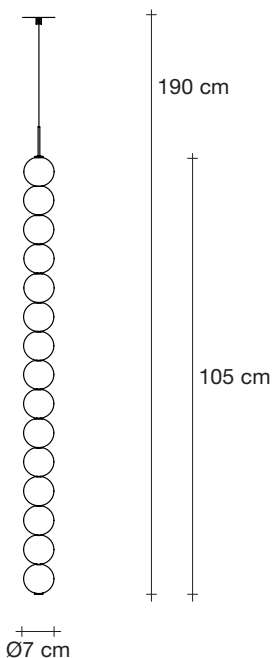

Integrated Led |
220-240V ~ 50/60Hz

LED integrated
10,8W 3000K
1620 lm

Disc |