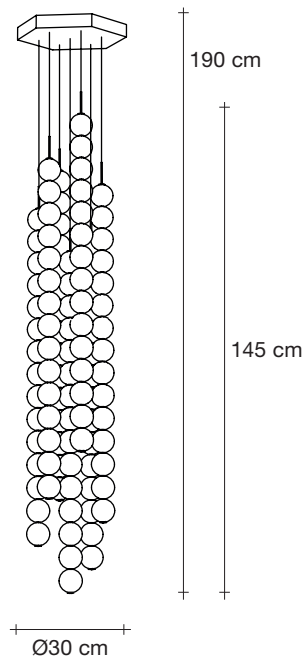

Integrated Led |
220-240V ~ 50/60Hz

LED integrated
7 x 10,8W 3000K
11340 lm

Dimmable with 0-10V and
PWM systems only
Dali system on request

Canopy |