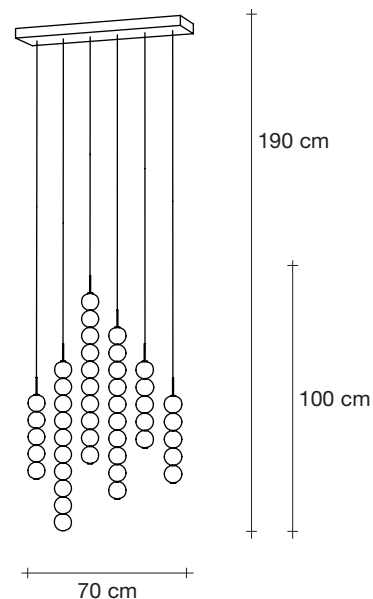

Integrated Led |

220-240V ~ 50/60Hz

LED integrated 3000K
3 x 3,6W
3 x 7,2W
4860lm

Dimmable with 0-10V and
PWM systems only
Dali system on request

Canopy |