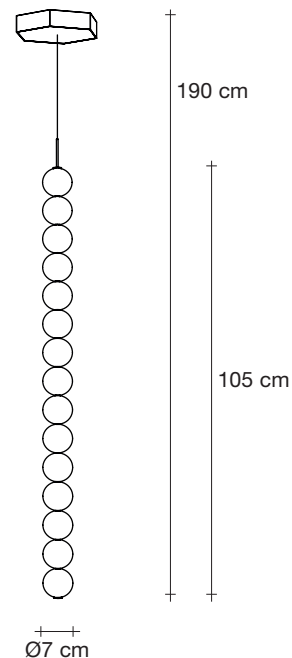

Integrated Led |
220-240V ~ 50/60Hz

LED integrated
10,8W 3000K
1620 lm

Dimmable with 0-10V and
PWM systems only
Dali system on request

Canopy |