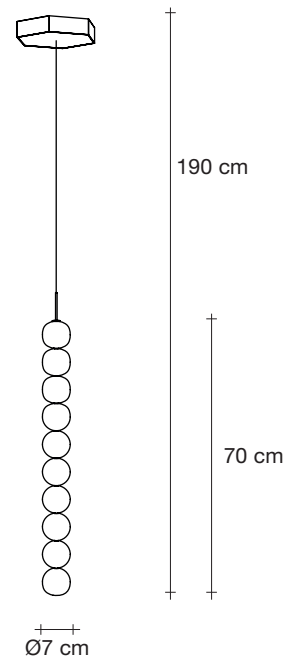

Integrated Led |
220-240V ~ 50/60Hz

LED integrated
7,2W 3000K
1080 lm

Dimmable with 0-10V and
PWM systems only
Dali system on request

Canopy |