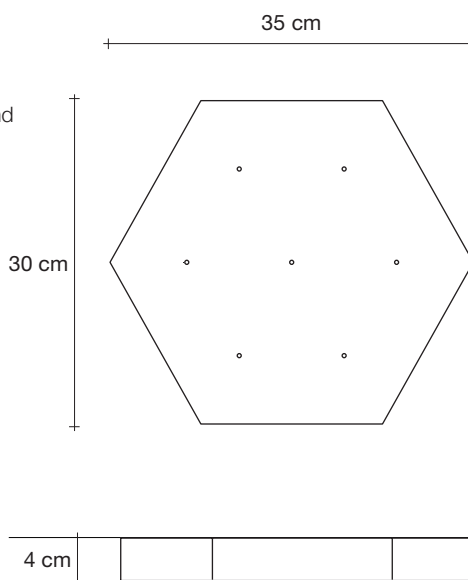

Canopy |

Used for centuries as the tool to both teach and communicate mathematics, the abacus was found in one form or another across the ancient world. At Terzani, we saw the beauty in the abacus' mathematical purity and clean, functional design. In the hands of Terzani's craftsmen, we've turned this inspiration into a new collection of modular pendant lamps whose flexibility allows for complex and beautiful configurations. Each module, or strand, of Abacus contains a custom set of round, hand-blown opal glass which emit a soft and uniform light. And, as the original abacus was used to calculate everything from simple addition to complex formulas, we've retained the same scalability. Due to its customization, our Abacus light is just as suitable in a home as a commercial space, and its almost infinite configurations makes sure you always come up with the right solution.

9,6

4

83cm x 80cm x 43,5cm