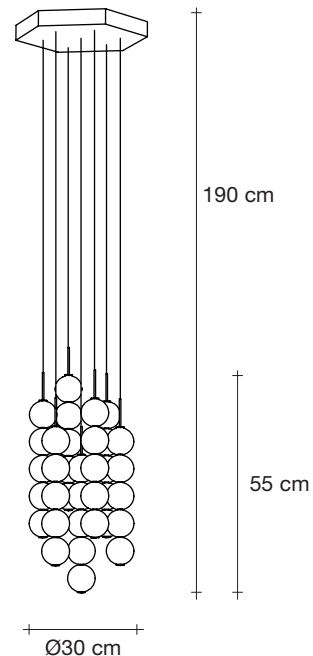

Integrated Led |

220-240V ~ 50/60Hz

LED integrated
7 x 3,6W 3000K
3780 lm

Dimmable with 0-10V and
PWM systems only
Dali system on request