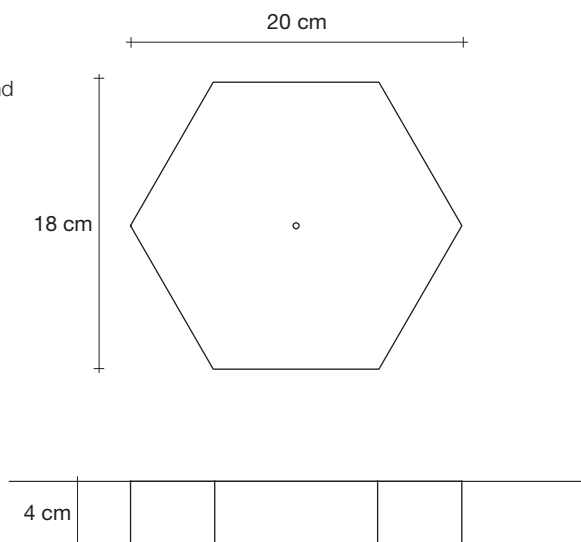

Used for centuries as the tool to both teach and communicate mathematics, the abacus was found in one form or another across the ancient world. At Terzani, we saw the beauty in the abacus' mathematical purity and clean, functional design. In the hands of Terzani's craftsmen, we've turned this inspiration into a new collection of modular pendant lamps whose flexibility allows for complex and beautiful configurations. Each module, or strand, of Abacus contains a custom set of round, hand-blown opal glass which emit a soft and uniform light. And, as the original abacus was used to calculate everything from simple addition to complex formulas, we've retained the same scalability. Due to its customization, our Abacus light is just as suitable in a home as a commercial space, and its almost infinite configurations makes sure you always come up with the right solution.

3,7

2,2

117cm x 29cm x 16cm