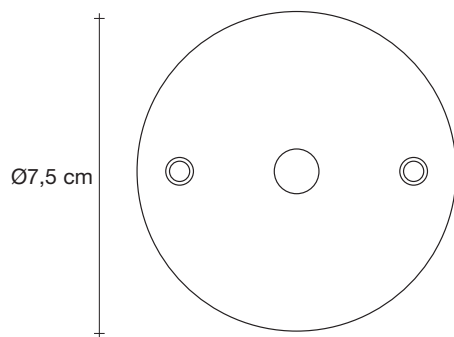

Used for centuries as the tool to both teach and communicate mathematics, the abacus was found in one form or another across the ancient world. At Terzani, we saw the beauty in the abacus' mathematical purity and clean, functional design. In the hands of Terzani's craftsmen, we've turned this inspiration into a new collection of modular pendant lamps whose flexibility allows for complex and beautiful configurations. Each module, or strand, of Abacus contains a custom set of round, hand-blown opal glass which emit a soft and uniform light. And, as the original abacus was used to calculate everything from simple addition to complex formulas, we've retained the same scalability. Due to its customization, our Abacus light is just as suitable in a home as a commercial space, and its almost infinite configurations makes sure you always come up with the right solution.

1,3

0,4

50cm x 31cm x 21cm