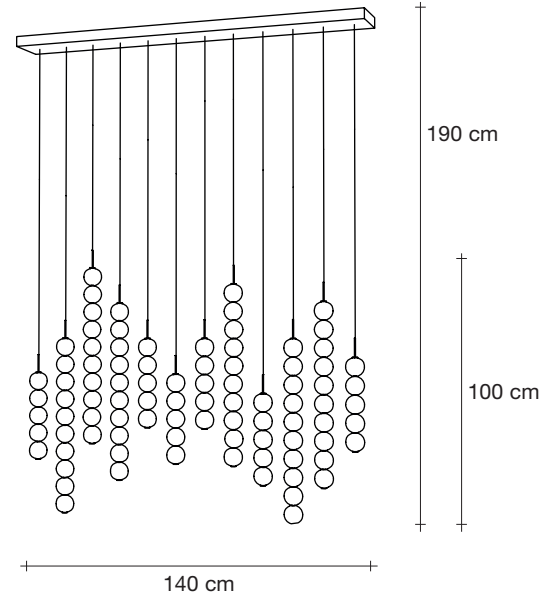

Body |

Integrated Led |
220-240V ~ 50/60Hz

- LED integrated 3000K
  6 x 3,6W
  6 x 7,2W
  9720lm
- Dimmable with 0-10V and
  PWM systems only
  Dali system on request

Canopy |