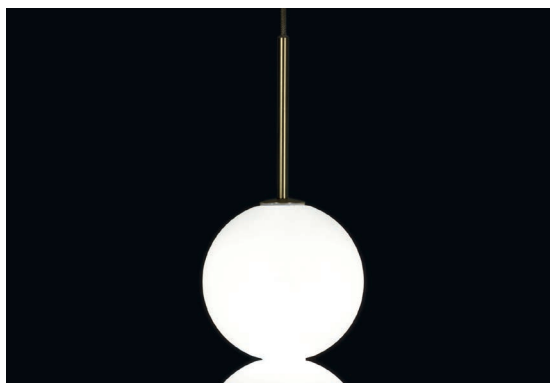

Suspension

Materials |

Brass and Satin white glass

Finishes | Code

White canopy/Brass

0V031S E8 A3

Brass canopy/Brass

0V031S M3 A3