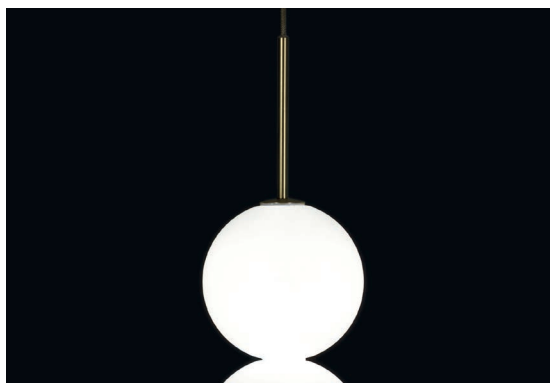

Materials |
Brass and Satin white glass

Finishes | Code

 White canopy/Brass
0V06S E8 A3 45

 Brass canopy/Brass
0V06S M3 A3 45

Integrated Led |

220-240V ~ 50/60Hz

 LED integrated 3000K
3 x 3,6W
3 x 7,2W
4860lm