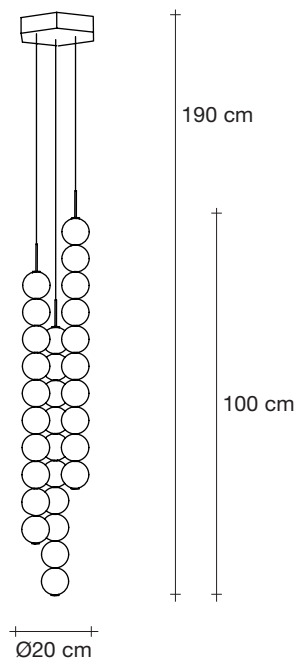

Integrated Led |
220-240V ~ 50/60Hz

LED integrated
3 x 7,2W 3000K
3240 lm

Dimmable with 0-10V and
PWM systems only
Dali system on request

Canopy |