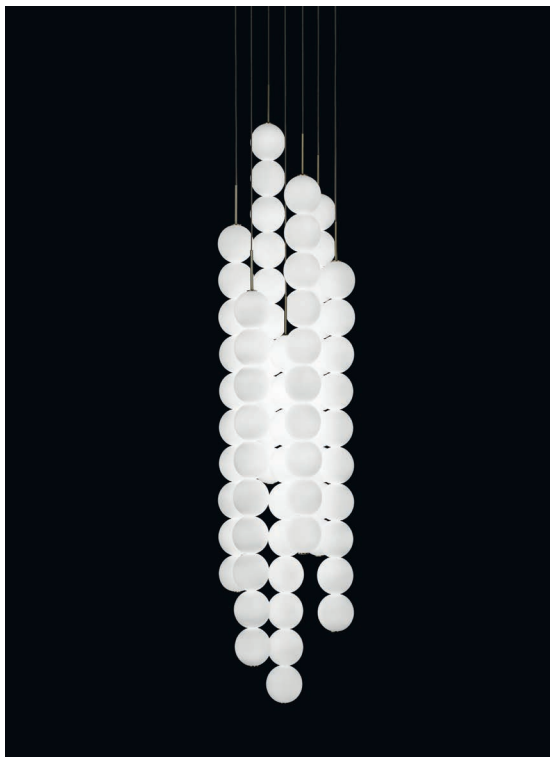

Abacus, multiplying *luminescence*.

design Draw
terzani.com

TERZANI
LA LUCE PENSATA

Body |

Type |

Suspension

Materials |

Brass and Satin white glass

Finishes | Code

White canopy/Brass
0V072S E8 A3

Brass canopy/Brass
0V072S M3 A3