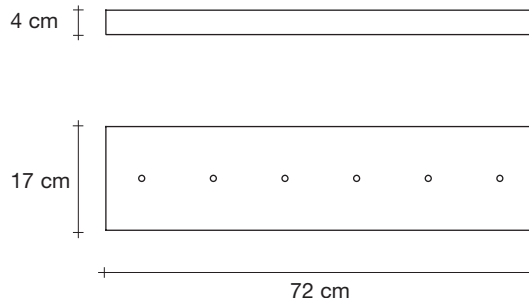

Used for centuries as the tool to both teach and communicate mathematics, the abacus was found in one form or another across the ancient world. At Terzani, we saw the beauty in the abacus' mathematical purity and clean, functional design. In the hands of Terzani's craftsmen, we've turned this inspiration into a new collection of modular pendant lamps whose flexibility allows for complex and beautiful configurations. Each module, or strand, of Abacus contains a custom set of round, hand-blown opal glass which emit a soft and uniform light. And, as the original abacus was used to calculate everything from simple addition to complex formulas, we've retained the same scalability. Due to its customization, our Abacus light is just as suitable in a home as a commercial space, and its almost infinite configurations makes sure you always come up with the right solution.