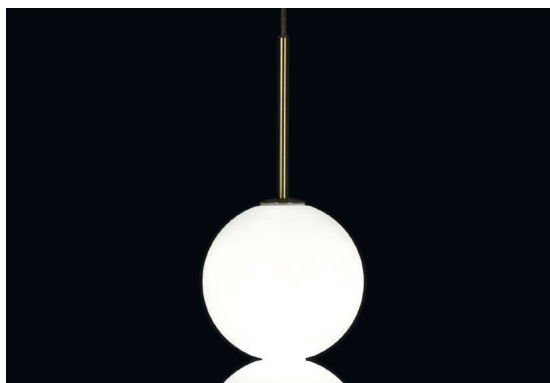

Integrated Led |
220-240V ~ 50/60Hz

LED integrated
10,8W 3000K
1620 lm

Disc |