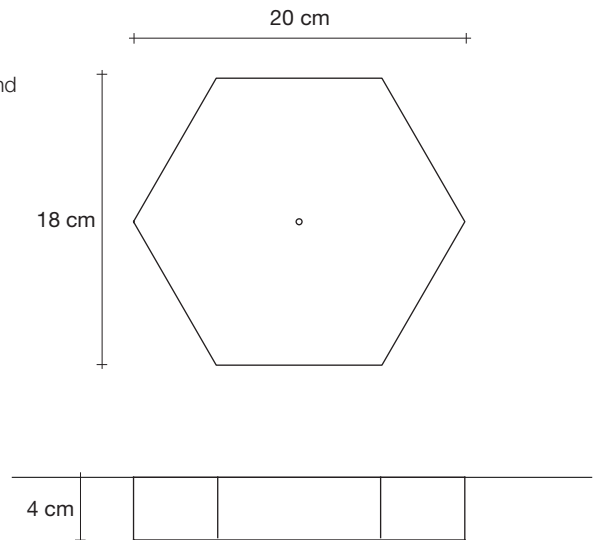

Used for centuries as the tool to both teach and communicate mathematics, the abacus was found in one form or another across the ancient world. At Terzani, we saw the beauty in the abacus' mathematical purity and clean, functional design. In the hands of Terzani's craftsmen, we've turned this inspiration into a new collection of modular pendant lamps whose flexibility allows for complex and beautiful configurations. Each module, or strand, of Abacus contains a custom set of round, hand-blown opal glass which emit a soft and uniform light. And, as the original abacus was used to calculate everything from simple addition to complex formulas, we've retained the same scalability. Due to its customization, our Abacus light is just as suitable in a home as a commercial space, and its almost infinite configurations makes sure you always come up with the right solution.

2,4

1,6

50cm x 31cm x 21cm