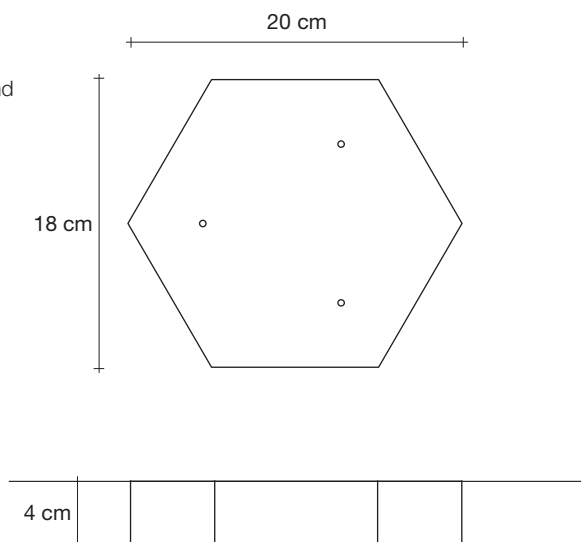

Used for centuries as the tool to both teach and communicate mathematics, the abacus was found in one form or another across the ancient world. At Terzani, we saw the beauty in the abacus' mathematical purity and clean, functional design. In the hands of Terzani's craftsmen, we've turned this inspiration into a new collection of modular pendant lamps whose flexibility allows for complex and beautiful configurations. Each module, or strand, of Abacus contains a custom set of round, hand-blown opal glass which emit a soft and uniform light. And, as the original abacus was used to calculate everything from simple addition to complex formulas, we've retained the same scalability. Due to its customization, our Abacus light is just as suitable in a home as a commercial space, and its almost infinite configurations makes sure you always come up with the right solution.

155cm x 35,5cm x 18cm