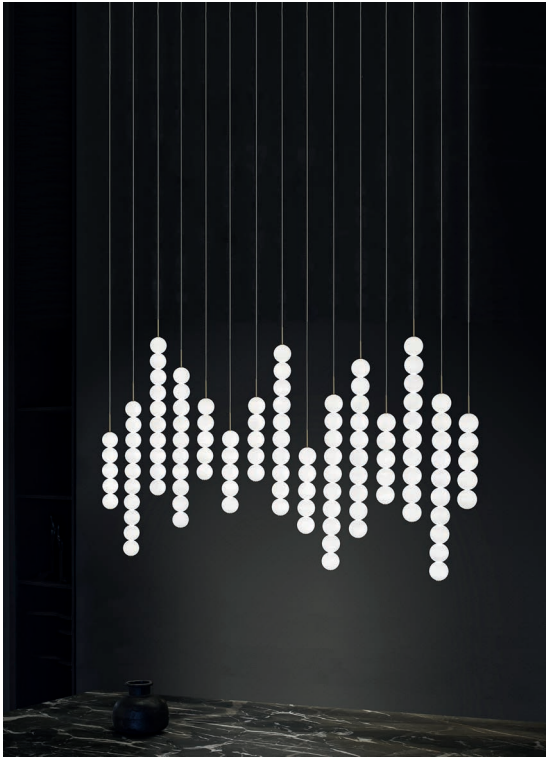

Abacus, multiplying *luminescence*.

design Draw
terzani.com

Type |
Suspension

Materials |
Brass and Satin white glass

Finishes | Code

- White canopy/Brass
  OV15S E8 A3 115
- Brass canopy/Brass
  OV15S M3 A3 115