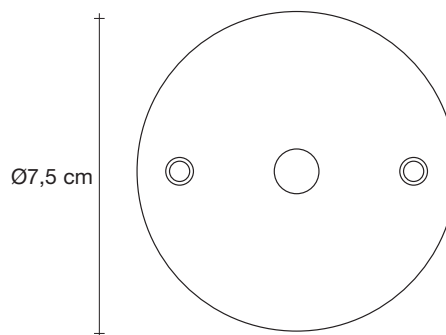

Used for centuries as the tool to both teach and communicate mathematics, the abacus was found in one form or another across the ancient world. At Terzani, we saw the beauty in the abacus' mathematical purity and clean, functional design. In the hands of Terzani's craftsmen, we've turned this inspiration into a new collection of modular pendant lamps whose flexibility allows for complex and beautiful configurations. Each module, or strand, of Abacus contains a custom set of round, hand-blown opal glass which emit a soft and uniform light. And, as the original abacus was used to calculate everything from simple addition to complex formulas, we've retained the same scalability. Due to its customization, our Abacus light is just as suitable in a home as a commercial space, and its almost infinite configurations makes sure you always come up with the right solution.

2,1

0,9

117cm x 29cm x 16cm