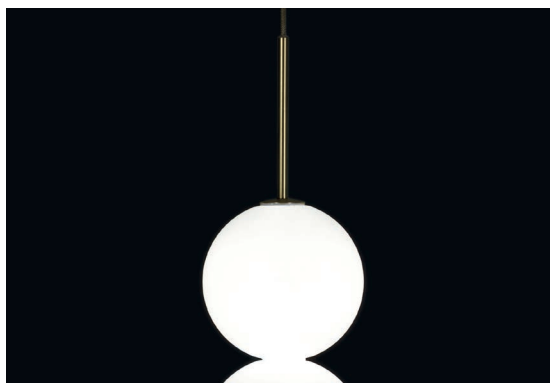

Finishes | Code

White disc/Brass
OV011S E8 A3 KK

Body |

Integrated Led |
220-240V ~ 50/60Hz

LED integrated
3,6W 3000K
540 lm

Disc |

Used for centuries as the tool to both teach and communicate mathematics, the abacus was found in one form or another across the ancient world. At Terzani, we saw the beauty in the abacus' mathematical purity and clean, functional design. In the hands of Terzani's craftsmen, we've turned this inspiration into a new collection of modular pendant lamps whose flexibility allows for complex and beautiful configurations. Each module, or strand, of Abacus contains a custom set of round, hand-blown opal glass which emit a soft and uniform light. And, as the original abacus was used to calculate everything from simple addition to complex formulas, we've retained the same scalability. Due to its customization, our Abacus light is just as suitable in a home as a commercial space, and its almost infinite configurations makes sure you always come up with the right solution.