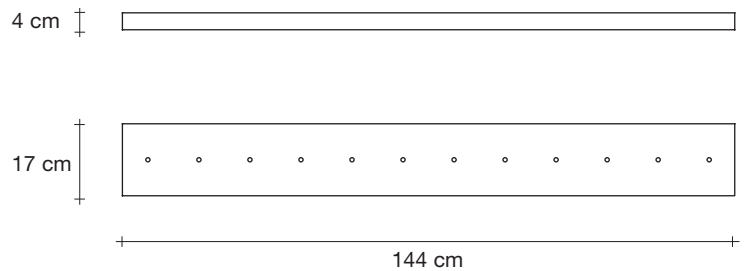

Used for centuries as the tool to both teach and communicate mathematics, the abacus was found in one form or another across the ancient world. At Terzani, we saw the beauty in the abacus' mathematical purity and clean, functional design. In the hands of Terzani's craftsmen, we've turned this inspiration into a new collection of modular pendant lamps whose flexibility allows for complex and beautiful configurations. Each module, or strand, of Abacus contains a custom set of round, hand-blown opal glass which emit a soft and uniform light. And, as the original abacus was used to calculate everything from simple addition to complex formulas, we've retained the same scalability. Due to its customization, our Abacus light is just as suitable in a home as a commercial space, and its almost infinite configurations makes sure you always come up with the right solution.

10 28,8   6 19,8   1x 158cm x 25cm x 25cm
2x 107cm x 80cm x 24,5cm