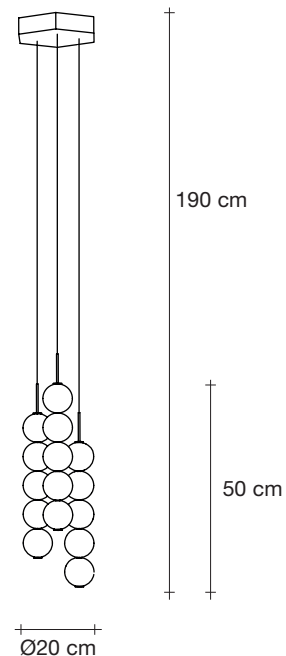

Integrated Led |

220-240V ~ 50/60Hz

LED integrated
3 x 3,6W 3000K
1620 lm

Dimmable with 0-10V and
PWM systems only
Dali system on request