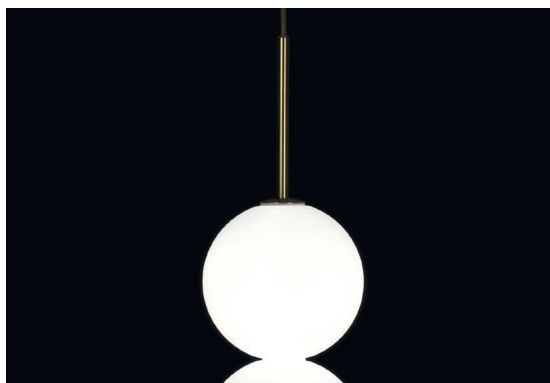

Integrated Led |
220-240V ~ 50/60Hz

LED integrated
10,8W 3000K
1620 lm

Dimmable with 0-10V and
PWM systems only
Dali system on request

Canopy |