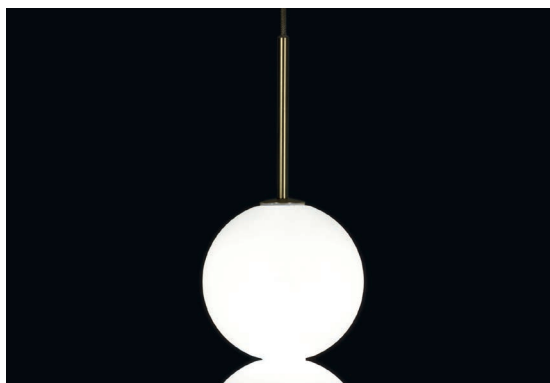

Suspension

Materials |

Brass and Satin white glass

Finishes | Code

White canopy/Brass
0V071S E8 A3

Brass canopy/Brass
0V071S M3 A3

Integrated Led |

220-240V ~ 50/60Hz