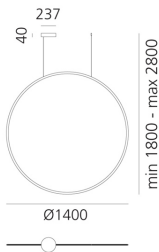

Discovery Vertical 140 - Bronze - App Compatible

Ernesto Gismondi

IP20    Dimmerable: 

LUMINAIRE

- Watt: **80W**
- Delivered lumens output: **6762lm**
- CCT: **3000K**
- Efficiency: **65%**
- Efficacy: **84.52lm/W**
- CRI: **90**
- Dimmable Typology: **Push & APP**

DIMENSIONS

- Diameter: **cm 140**
- Base Diameter: **cm 23.7**
- Max Height from ceiling: **cm 280**

SOURCES INCLUDED

- Category: **Led**
- Number: **1**
- Watt: **71W**
- Delivered lumens output: **10325lm**
- Color temperature (K): **3000K**
- CRI: **90**
- Color Tolerance: **MacAdam 3SDCM**
- Service Life: **L90 (6K) 50000h**