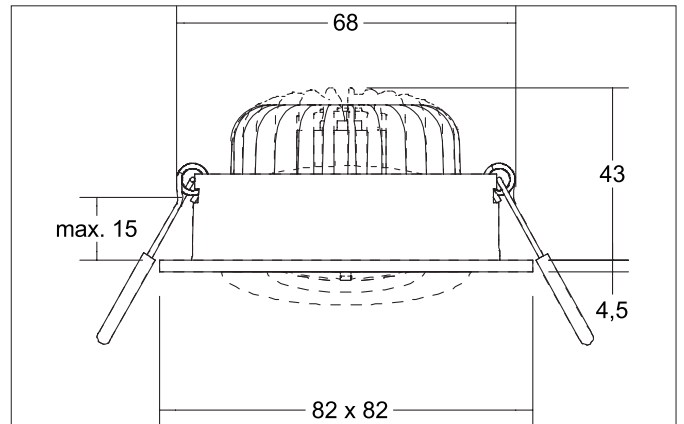

BB38 LED recessed spot set, on/off switchable
 Article no. 38399183

Light.
 For Generations.

Tender
 LED recessed spot set, on/off switchable, Round. Toolless ceiling installation by installation springs. Ceiling cut-out Ø 68 mm, Installation depth 43 mm, Length 82 mm, Width 82 mm, Weight 0,181 kg, Reflector silver with rotationssymmetrical, deep, wide distributed light intensity. optimal light distribution due to a polycarbonat clear cover. Luminous flux 680 lm, Power 1 x 7 W, System Efficiency 97 lm/W, Light colour warm white, Correlated color temprature (CCT) 3.000 K, Colour rendering index CRI > 80, Rated life time L70/B50 at 25 °C: 50000 h, Housing material: Aluminium / Plastic, Colour: White structure, Permissible ambient temperature (ta): -20 °C - +25 °C, Protection class (EN 61140): II, Degree of protection (DIN EN 60529): IP20. With electronic driver, on/off switchable.

Article data	
Article no.	38399183
GTIN	4251433953111
Series name	BB38
Short description	LED recessed spot set, on/off switchable
Material	Aluminium / Plastic
Colour	White
Type of surface	Structure
Shape	Square
Built-in diameter	68 mm
Installation depth	43 mm
Length	82 mm
Width	82 mm
Hight	4.5 mm
Weight	0.181 kg

BB38 LED recessed spot set, on/off switchable

Article no. 38399183

Light.
For Generations.

Lighting technology	
Colour temperature	3.000 K
Light colour	White
Light output	Direct
Luminous flux	680 lm
System efficiency	97 lm/W
Colour rendering	CRI > 80
Reflector	High-gloss
Reflektorfarbe	silver
Beam angle	40°
Light sharing	Symmetric

Operating technology of the luminaire	
---------------------------------------	--

Operating technology of driver	
Length	68 mm
Width	35 mm
Hight	21 mm
AC nominal voltage min	220 V
AC nominal voltage max	240 V
Frequenz max.	50 Hz
Frequenz max.	50 Hz
Dimmable	No
Control	on/off
Starting current	10 A (max.10ms)
Power min	1 W
Power	7.2 W
Current	350 mA
Degree of protection	IP20
Protection class	II
Flickerfrei	Yes