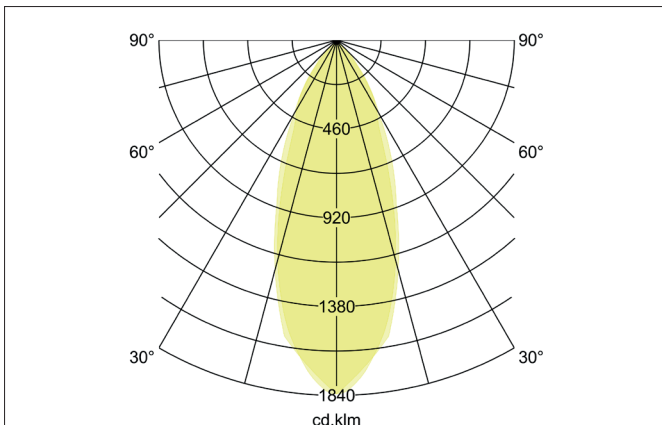

BB38 LED recessed spot set, on/off switchable
 Article no. 38399183

Light.
 For Generations.

Tender
 LED recessed spot set, on/off switchable, Round. Toolless ceiling installation by installation springs. Ceiling cut-out Ø 68 mm, Installation depth 43 mm, Length 82 mm, Width 82 mm, Weight 0,181 kg, Reflector silver with rotationssymmetrical, deep, wide distributed light intensity. optimal light distribution due to a polycarbonat clear cover. Luminous flux 680 lm, Power 1 x 7 W, System Efficiency 97 lm/W, Light colour warm white, Correlated color temprature (CCT) 3.000 K, Colour rendering index CRI > 80, Rated life time L70/B50 at 25 °C: 50000 h, Housing material: Aluminium / Plastic, Colour: White structure, Permissible ambient temperature (ta): -20 °C - +25 °C, Protection class (EN 61140): II, Degree of protection (DIN EN 60529): IP20. With electronic driver, on/off switchable.

Article data	
Article no.	38399183
GTIN	4251433953111
Series name	BB38
Short description	LED recessed spot set, on/off switchable
Material	Aluminium / Plastic
Colour	White
Type of surface	Structure
Shape	Square
Built-in diameter	68 mm
Installation depth	43 mm
Length	82 mm
Width	82 mm
Hight	4.5 mm
Weight	0.181 kg

BB38 LED recessed spot set, on/off switchable

Article no. 38399183

Light.
For Generations.

Lighting technology	
Colour temperature	3.000 K
Light colour	White
Light output	Direct
Luminous flux	680 lm
System efficiency	97 lm/W
Colour rendering	CRI > 80
Reflector	High-gloss
Reflektorfarbe	silver
Beam angle	40°
Light sharing	Symmetric

Operating technology of the luminaire	
---------------------------------------	--

Operating technology of driver	
Length	68 mm
Width	35 mm
Hight	21 mm
AC nominal voltage min	220 V
AC nominal voltage max	240 V
Frequenz max.	50 Hz
Frequenz max.	50 Hz
Dimmable	No
Control	on/off
Starting current	10 A (max.10ms)
Power min	1 W
Power	7.2 W
Current	350 mA
Degree of protection	IP20
Protection class	II
Flickerfrei	Yes