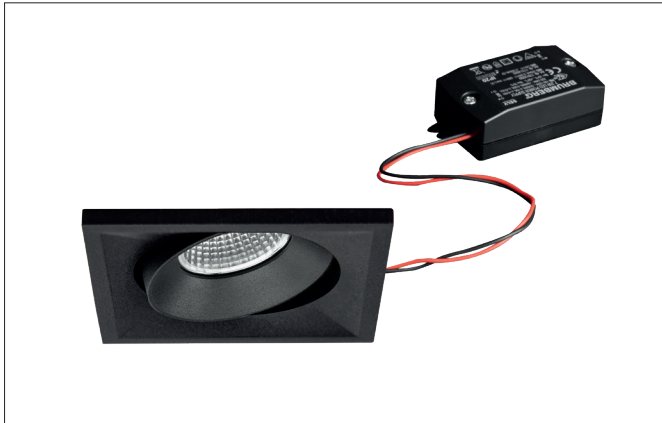

BB38 LED recessed spot set, on/off switchable
 Article no. 38399183

Light.
 For Generations.

Tender
 LED recessed spot set, on/off switchable, Round. Toolless ceiling installation by installation springs. Ceiling cut-out Ø 68 mm, Installation depth 43 mm, Length 82 mm, Width 82 mm, Weight 0,181 kg, Reflector silver with rotationssymmetrical, deep, wide distributed light intensity. optimal light distribution due to a polycarbonat clear cover. Luminous flux 680 lm, Power 1 x 7 W, System Efficiency 97 lm/W, Light colour warm white, Correlated color temprature (CCT) 3.000 K, Colour rendering index CRI > 80, Rated life time L70/B50 at 25 °C: 50000 h, Housing material: Aluminium / Plastic, Colour: White structure, Permissible ambient temperature (ta): -20 °C - +25 °C, Protection class (EN 61140): II, Degree of protection (DIN EN 60529): IP20. With electronic driver, on/off switchable.

Article data	
Article no.	38399183
GTIN	4251433953111
Series name	BB38
Short description	LED recessed spot set, on/off switchable
Material	Aluminium / Plastic
Colour	White
Type of surface	Structure
Shape	Square
Built-in diameter	68 mm
Installation depth	43 mm
Length	82 mm
Width	82 mm
Hight	4.5 mm
Weight	0.181 kg

BB38 LED recessed spot set, on/off switchable

Article no. 38399183

Light.
For Generations.

Lighting technology	
Colour temperature	3.000 K
Light colour	White
Light output	Direct
Luminous flux	680 lm
System efficiency	97 lm/W
Colour rendering	CRI > 80
Reflector	High-gloss
Reflektorfarbe	silver
Beam angle	40°
Light sharing	Symmetric

Mounting technology	
Mounting method	Recessed mounting
Place of installation	Ceiling-mounted
Adjustability	Pivoted
Swivel angle	20°
Max. ceiling thickness	15 mm
Further references	No cover with thermal insulation material
Material cover	Polycarbonat clear
Suitable for through-wiring	Yes, with optional accessories