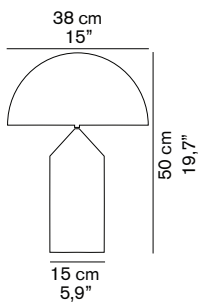

ATOLLO 237

Vico Magistretti
1977

Table lamp giving direct and diffused light in opaline blown Murano glass diffuser. With dimmer.

DIMENSIONS

MATERIALS

metal/blown glass

COLORS

opaline opaque

Halogen lamp
40-250W (220-240V)
10-150W (100-127V)
LED lamps
4-100W (220-240V)
4-100W (100-127V)

PACKAGING

Reflector

dimensions 46x46x30 cm/18,1"x18,1"x11,8"
volume 0,0634 m³/2,24 ft³
weight 4 kg/8,81 lb

Base

dimensions 25x29x59 cm/9,8"x11,4"x23,2"
volume 0,0427 m³/1,51 ft³
weight 3 kg/6,61 lb

TYPE

indoor - table lamp

PHOTOMETRIC CURVE