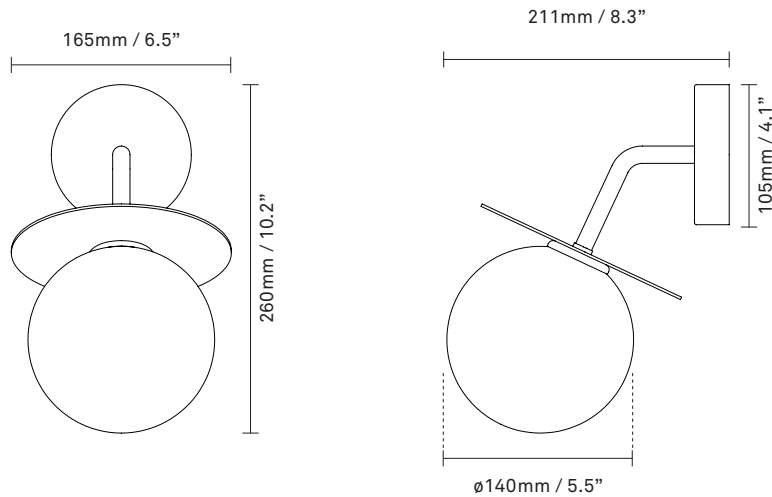

Liila Wall Outdoor is an extension of the Liila collection and designed to be mounted outside on exterior walls.

Explore the rest of the Liila collection on our website, [here](#)

Product no.: EU - 2045003

Certifications: CE, IP54, Class I

Type: Wall light - outdoor

Cleaning: Use a soft dry cloth to clean the product.
Do not use household cleaners.

Colour: Glass: opal white / Metal: black

Materials: Powder-coated metal, mouth-blown glass

Light source: Socket: G9
Max wattage: 7W LED
Voltage (V): 220-240V / 120V

Dimensions: 165mm / 6.5in x 260mm / 10.2in
Ceiling plate: 105mm / 4.1in
Glass: $\varnothing$ 140 / 5.5in

See recommended light source [here](#)

Weight: Armature + glass: 730g

Light sources not included

Packaging: Dimensions: L: 375mm / 14.7in x
W: 180mm / 7in x H: 190mm / 7.5in
Weight: 450g
Total weight incl. product: 1180g
Number of parcels: 1
Material: Brown cardboard

Dimmable if installed with appropriate dimmable LED light source(s) suitable for your dimmer circuit.

Light source can be added to delivery on request or via our webshop at [nuura.com](#).

Works with appropriate lighting control module. Module can be added to delivery on request.

Find our recommendations [here](#)