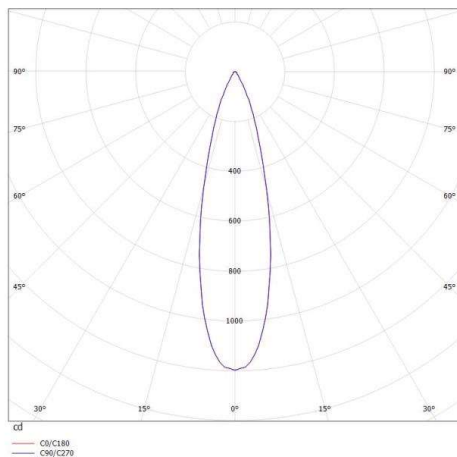

**MEYJO F**

**472-6001920s**

MEYJO F FLOOR LAMP made of aluminium, terra, beam 28°, light output direct, IP20

**DRAWING**

**TECHNICAL DETAILS**

System perform. [W]	9
Bulb type	LED
Luminous flux [lm]	350
Colour temp. [K]	3000K
CRI	>90
Light output	direct
Beam angle [°]	28°
Voltage [V]	220-240V 50/60Hz
Material	aluminium
Length [mm]	250
Height [mm]	1700
Diameter [mm]	25
IP protection class	IP20
Voltage class	protection cl. II
Net weight [kg]	3,70
Color lamp	terra
EAN-Number	9010506198973
Lifetime [h]	25 000

**LIGHT DISTRIBUTION CURVE**

The values are rated values. Power and luminous flux are initially subject to a tolerance of +/- 10%. Colour temperature tolerance: +/- 150 K. The values apply to an ambient temperature of 25°C unless otherwise specified.