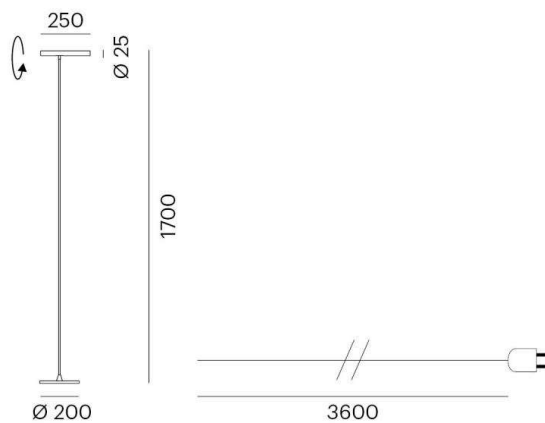

**MEYJO F**

**472-6001920s**

MEYJO F FLOOR LAMP made of aluminium, terra, beam 28°, light output direct, IP20

**DRAWING**

**TECHNICAL DETAILS**

System perform. [W]	9
Bulb type	LED
Luminous flux [lm]	350
Colour temp. [K]	3000K
CRI	>90
Light output	direct
Beam angle [°]	28°
Voltage [V]	220-240V 50/60Hz
Material	aluminium
Length [mm]	250
Height [mm]	1700
Diameter [mm]	25
IP protection class	IP20
Voltage class	protection cl. II
Net weight [kg]	3,70
Color lamp	terra
EAN-Number	9010506198973
Lifetime [h]	25 000

**LIGHT DISTRIBUTION CURVE**

The values are rated values. Power and luminous flux are initially subject to a tolerance of +/- 10%. Colour temperature tolerance: +/- 150 K. The values apply to an ambient temperature of 25°C unless otherwise specified.