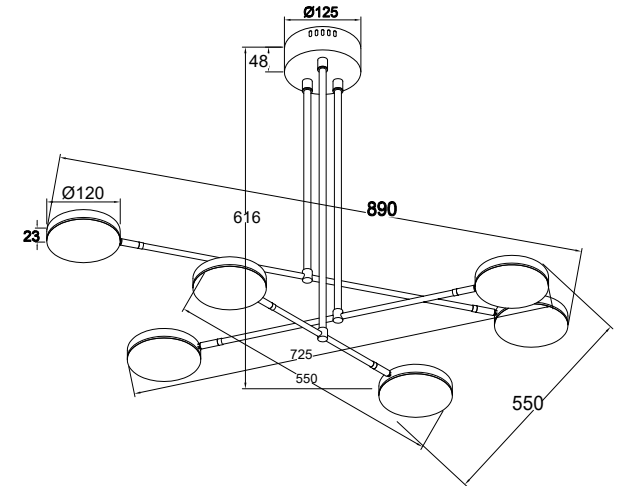

Instruction

MOD070PL-L38B3K

MAX 38W
2200 Lumen

Model: MOD070PL-L38B3K
Collection: Technical
Series: Fad

Pendant Lamps