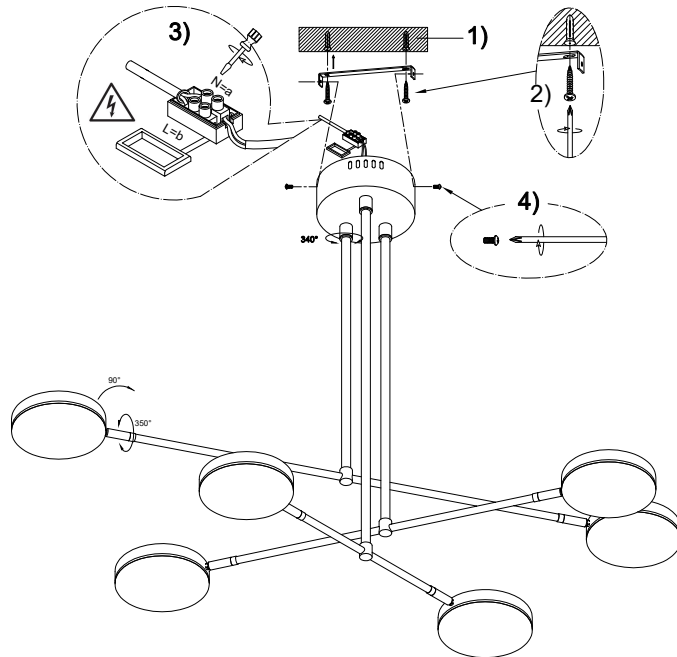

Instruction

MOD070PL-L38B3K

MAX 38W
2200 Lumen

Model: MOD070PL-L38B3K
Collection: Technical
Series: Fad

Pendant Lamps