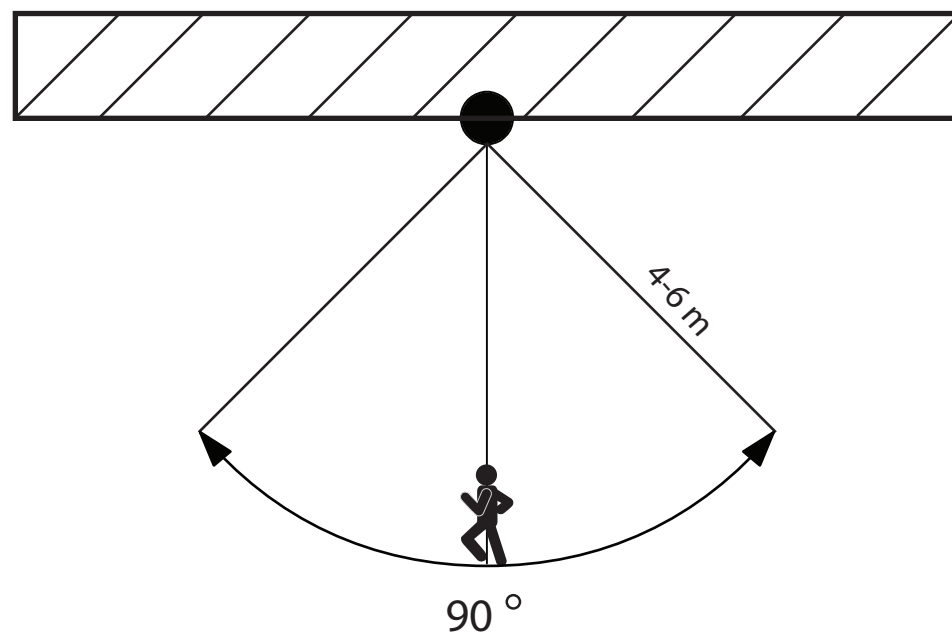

FUNCTION

- ON 1 : Press 1 time 70Lm steady ON / motion sensor off
- ON 2 : Press +1 time 70Lm steady ON / motion sensor ON (500Lm for 25 sec)
- ON 3 : Press +1 time 70Lm steady OFF / motion sensor ON (500Lm for 25 sec)
- OFF: Press 3 seconds