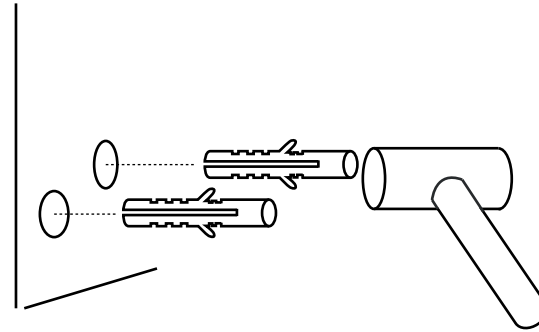

OFF : Press 3 seconds

Ready after
36 h in the sun

BATTERY REPLACEMENT

STAR[®]
TRADING
STAR STREET 1
512 50 SVENLJUNGA
SWEDEN
www.startrading.com

Art No: 481-10

70 LUMEN CONSTANT LIGHT

MOTION SENSOR 500 LUMEN FOR 25 SEK

FUNCTION

- ON 1 : Press 1 time 70Lm steady ON / motion sensor off
- ON 2 : Press +1 time 70Lm steady ON / motion sensor ON (500Lm for 25 sec)
- ON 3 : Press +1 time 70Lm steady OFF / motion sensor ON (500Lm for 25 sec)
- OFF: Press 3 seconds