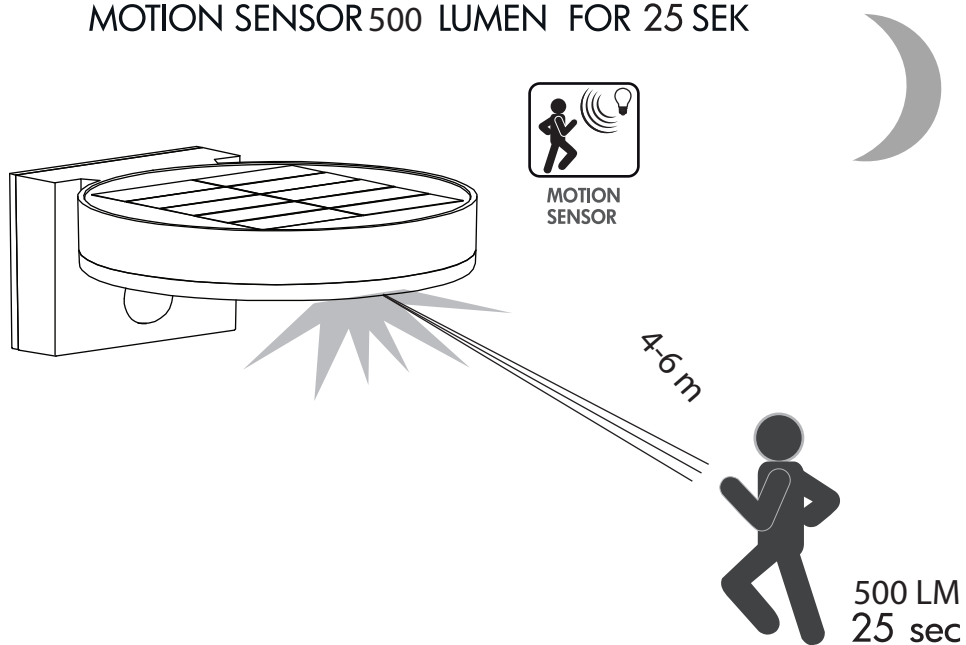

OFF : Press 3 seconds

Ready after
36 h in the sun

BATTERY REPLACEMENT

STAR[®]
TRADING
STAR STREET 1
512 50 SVENLJUNGA
SWEDEN
www.startrading.com

Art No: 481-10

70 LUMEN CONSTANT LIGHT

MOTION SENSOR 500 LUMEN FOR 25 SEK

FUNCTION

- ON 1 : Press 1 time 70Lm steady ON / motion sensor off
- ON 2 : Press +1 time 70Lm steady ON / motion sensor ON (500Lm for 25 sec)
- ON 3 : Press +1 time 70Lm steady OFF / motion sensor ON (500Lm for 25 sec)
- OFF: Press 3 seconds