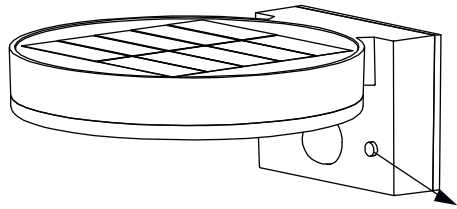

Art.no 481-10

FIRST USE

STEP 1.

ON : Press 3 seconds

STEP 2.

- ON 1 : Press 1 time 70Lm steady ON / motion sensor off
- ON 2 : Press +1 time 70Lm steady ON / motion sensor ON (p 3)
- ON 3 : Press +1 time 70Lm steady OFF / motion sensor ON (p 3)