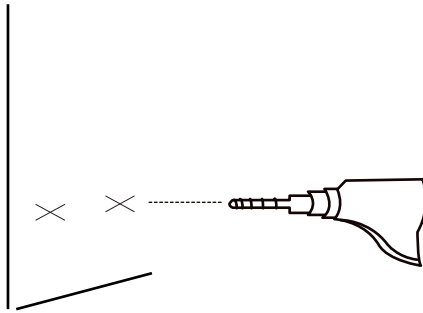

OFF : Press 3 seconds

Ready after
36 h in the sun

BATTERY REPLACEMENT

STAR[®]
TRADING
STAR STREET 1
512 50 SVENLJUNGA
SWEDEN
www.startrading.com

Art No: 481-10

70 LUMEN CONSTANT LIGHT

MOTION SENSOR 500 LUMEN FOR 25 SEK

FUNCTION

- ON 1 : Press 1 time 70Lm steady ON / motion sensor off
- ON 2 : Press +1 time 70Lm steady ON / motion sensor ON (500Lm for 25 sec)
- ON 3 : Press +1 time 70Lm steady OFF / motion sensor ON (500Lm for 25 sec)
- OFF: Press 3 seconds