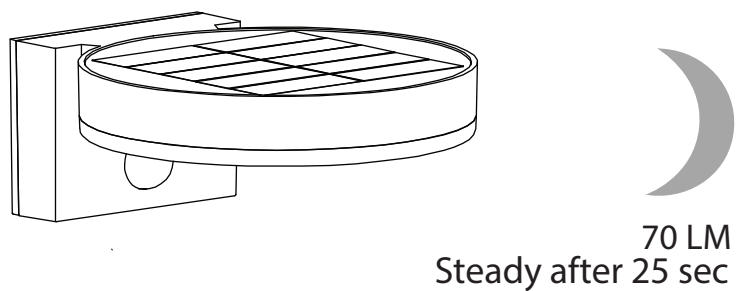

OFF : Press 3 seconds

Ready after
36 h in the sun

BATTERY REPLACEMENT

STAR[®]
TRADING
STAR STREET 1
512 50 SVENLJUNGA
SWEDEN
www.startrading.com

Art No: 481-10

70 LUMEN CONSTANT LIGHT

MOTION SENSOR 500 LUMEN FOR 25 SEK