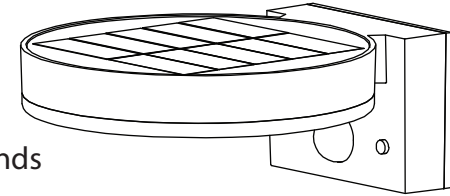

Ready after
36 h in the sun