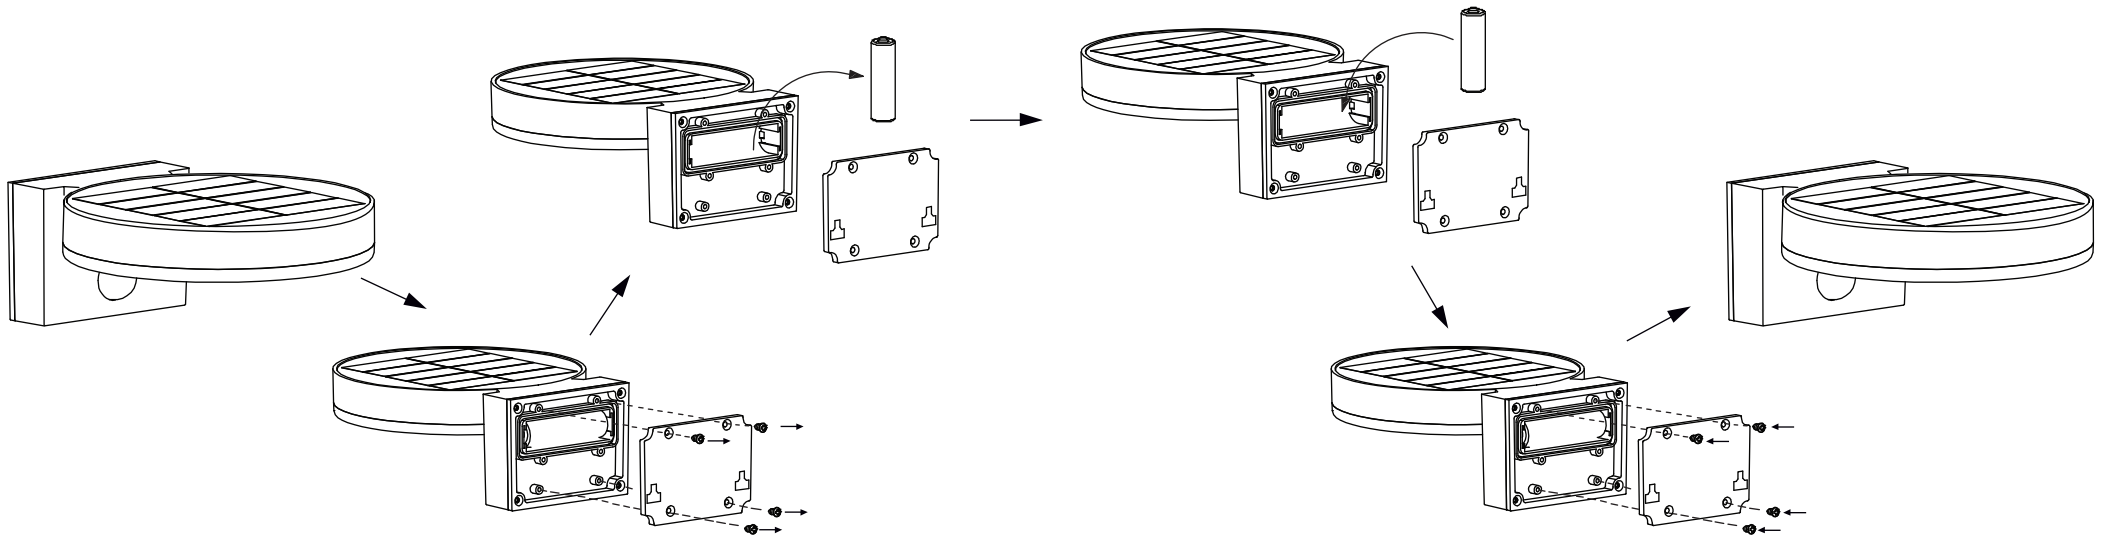

BATTERY REPLACEMENT

STAR®
TRADING
STAR STREET 1
512 50 SVENLJUNGA
SWEDEN
www.startrading.com