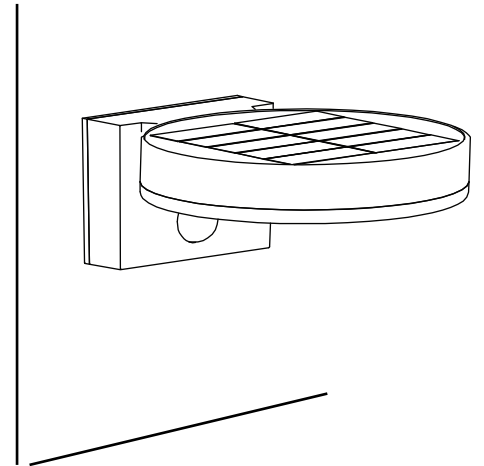

OFF : Press 3 seconds

Ready after
36 h in the sun

BATTERY REPLACEMENT

STAR[®]
TRADING
STAR STREET 1
512 50 SVENLJUNGA
SWEDEN
www.startrading.com

Art No: 481-10

70 LUMEN CONSTANT LIGHT

MOTION SENSOR 500 LUMEN FOR 25 SEK