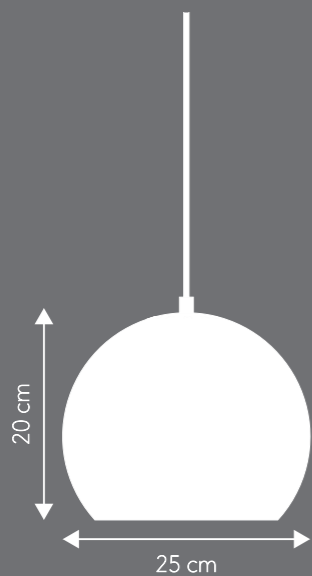

BALL.

Designer: Benny Frandsen (1968)

PENDANT Ø25 CM.

Materials:
Metal plated
Painted white inside

Cord:
250 cm black fabric

Ceiling canopy:
ø10 cm x H2.0 cm. Metal. Color as lamp.

Socket/bulb (not incl.)
E27 max. 40W
Learn more about e.g. Kelvin, Lumen, Watt - see our homepage. Click [here](#).

Weight:
1.0 kg.

Box dimensions:
26x23x26 cm
1.5 kg, gross

Assembly Instructions:
See and/or download [here](#).

High resolution images:
If you need high resolution images - see our images of this model [here](#).

Instagram ready images.
The correct format for Instagram images can be downloaded [here](#).

FRANDSEN