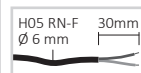

LORENZA - R7s LED