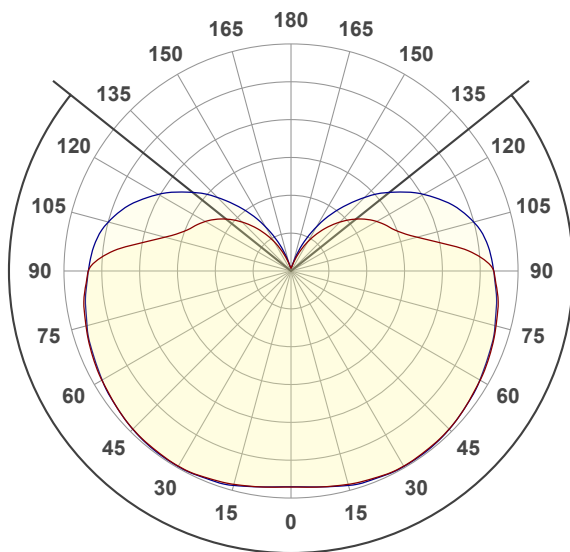

NUURA

Liila 1 - Medium

Nordic Gold, Light Silver / Opal White

LIGHT CALCULATIONS

Light efficiency:

86 Lumen/Watt

Light quality:

CRI: 81,1

Color temperature:

2616 K