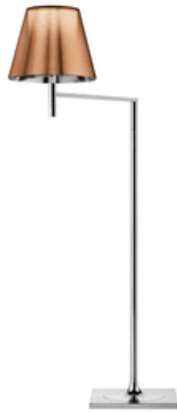

## KTribe Floor 1

by Philippe Starck , 2007

Floor lamp providing diffused lighting; a switch located near the diffuser allows for 4-level light adjustment via a "remote" dimmer positioned on the power cord near the plug. Base and rod support in die-cast, polished and chrome-plated Zamak alloy. Rod, arm support, arm and diffuser support in polished aluminum tube. Molded steel counterweight with galvanized finish. Injection-molded PC (polycarbonate) inner diffuser opal color. Outer diffusers in transparent or fumée PMMA (polymethylmethacrylate) and silver or bronze on the inner surface, by vacuum aluminum coating. Injection-molded PC (polycarbonate) upper ring, completely transparent, or transparent brown for the outer bronze diffuser.