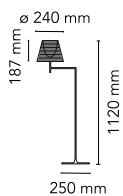

## KTribe Floor 1

by Philippe Starck , 2007

Floor lamp providing diffused lighting; a switch located near the diffuser allows for 4-level light adjustment via a "remote" dimmer positioned on the power cord near the plug. Base and rod support in die-cast, polished and chrome-plated Zamak alloy. Rod, arm support, arm and diffuser support in polished aluminum tube. Molded steel counterweight with galvanized finish. Injection-molded PC (polycarbonate) inner diffuser opal color. Outer diffusers in transparent or fumée PMMA (polymethylmethacrylate) and silver or bronze on the inner surface, by vacuum aluminum coating. Injection-molded PC (polycarbonate) upper ring, completely transparent, or transparent brown for the outer bronze diffuser.