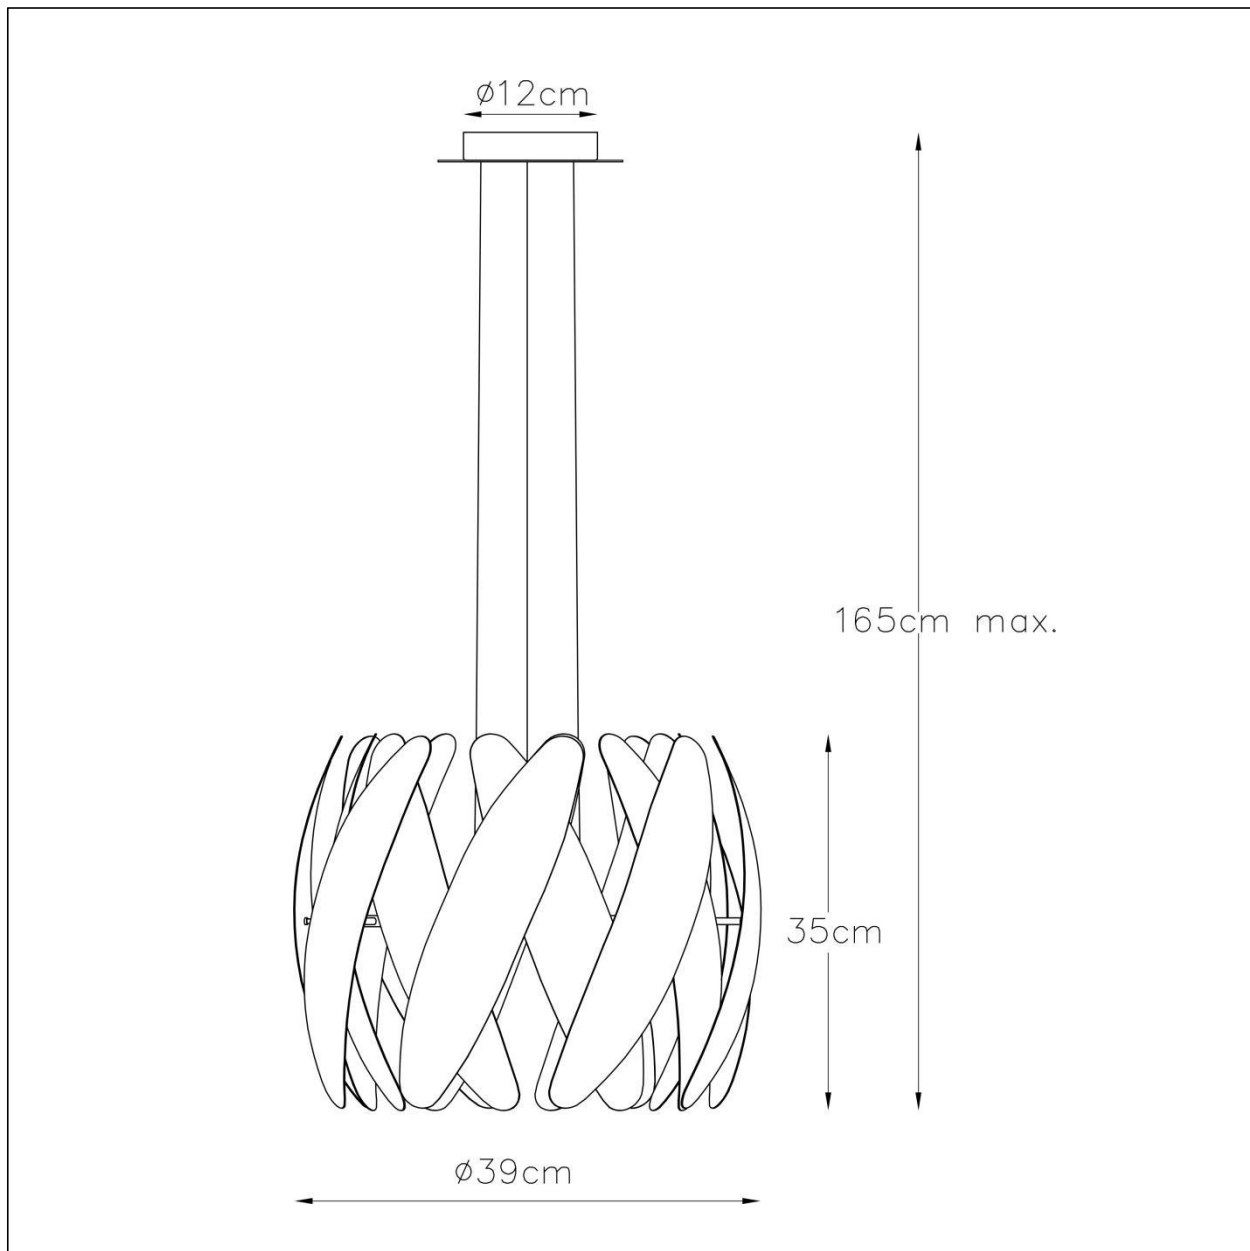

VIVANA

Item number : 74400/40/17

EAN code : 5411212740496

For more specifications of this product please visit

www.lucide.com