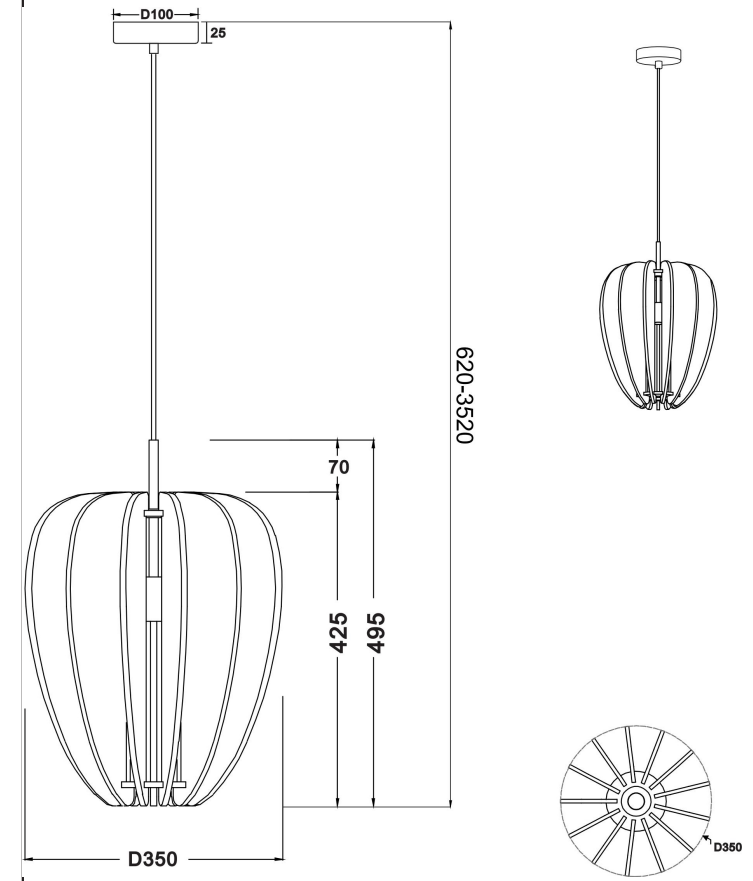

OR

1xE27 60W

Model: MOD398PL-01GR
Collection: Modern
Series: Cambio
Pendant Lamps