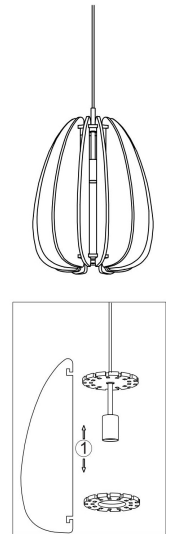

OR

1xE27 60W

Model: MOD398PL-01GR
Collection: Modern
Series: Cambio
Pendant Lamps