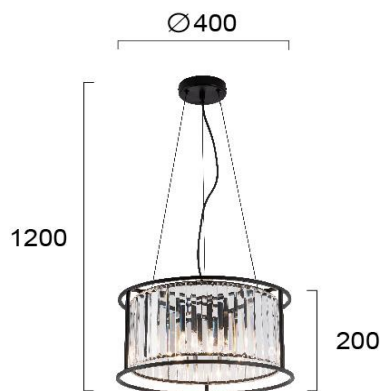

Product Datasheet

Code	4256200
Description	Suspended Light Ronda
Family	RONDA
Type	PENDANT
Type of Lamp	E14
Watt	4 x MAX 40W
Volt	220-240 VAC
Hertz	50-60 Hz
Class	II
IP	IP20
Environment	Indoor
Color	TRANSPARENT / MATT BLACK
Material	GLASS / ELECTROSTATIC PAINTED STEEL
Length	D:400
Height	H:1200
Width	