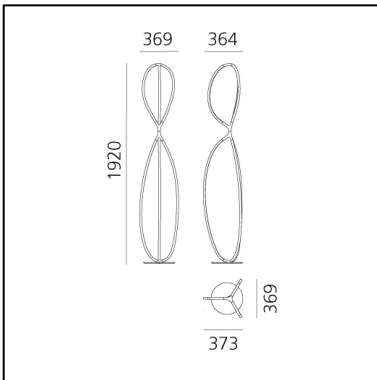

Arrival floor - Black - APP Compatible

Ludovica+Roberto Palomba

IP20  

LUMINAIRE

- Watt: **77W**
- Delivered lumens output: **2422lm**
- CCT: **3000K**
- Efficiency: **35%**
- Efficacy: **31.46lm/W**
- CRI: **90**
- Dimmer Typology: **Touch Dimmer su cavo**

DESCRIPTION

Arrival is a complete lamp family with dynamic, flowing shapes that sculpt light with delicate, graphic lines. Branching out from a central joint, common to all the different versions, each model has three arms that form a soft, organic geometric shape through a profile that is both light and structure. Each element has a section that leaves the aluminium profile visible from the outside while generating a light-diffusing surface inside.

DIMENSIONS

- Length: **cm 37.3**
- Width: **cm 36.9**
- Height: **cm 192**