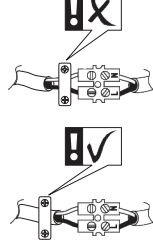

Paulmann

Safety Instructions

1, 2, 3, 4, 5, 7, 8, 14, 19,
28, 33, 34.

Info

www.paulmann.com

Paulmann Licht GmbH
Quezinger Feld 2
31832 Springe
Germany

www.paulmann.com

Art.-Nr.: 796.57

(+MA 326) PIA 07/18

Max. 3x20W LED

incl.

1x

3x

A

B

Safety Instructions
Nr. 4,5,7

C

D

E

F

G