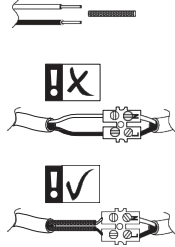

Paulmann

Safety Instructions

1, 2, 3, 4, 5, 7, 8, 14, 19,
28, 33, 34.

Info

www.paulmann.com

Paulmann Licht GmbH
Quezinger Feld 2
31832 Springe
Germany

www.paulmann.com

Art.-Nr.: 796.57

(+MA 326) PIA 07/18

Max. 3x20W LED

incl.

1x

3x

A

B

Safety Instructions
Nr. 4,5,7

C

D

E

F

G