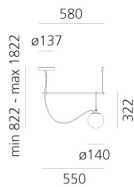

nh S1 14

Neri&Hu

IP20    Dimmerable: 

LUMINAIRE

- Watt: **4W**
- Voltage: **220-240V**
- Delivered lumens output: **257lm**
- CCT: **3000K**
- Efficiency: **80%**
- Efficacy: **64.31lm/W**

Notes

The glass ball and brass rings can slide along the rod. The light intensity can only be adjusted with dimmable bulbs. Maximum bulb length 80mm. Maximum bulb diameter: 50mm.

PRODUCT CODE: 1272010A

FEATURES

- Article Code: **1272010A**
- Colour: **Black/brass**
- Installation: **Suspension**
- Material: **Blown glass, brushed brass**
- Series: **Design Collection**
- Environment: **Indoor**
- design by: **Neri&Hu**

DIMENSIONS

- Length: **cm 55**
- Height: **cm 32.2**
- Diameter: **cm 14**
- Base Diameter: **cm 13.7**
- Max Height from ceiling: **cm 182**
- Max Extension Height: **cm 182**
- Max Extension Length: **cm 58**
- Glow Wire Test: **850°**

SOURCES NOT INCLUDED

- Category: **LED RETROFIT**
- Number: **1**
- Watt: **5W**
- Socket: **E14**