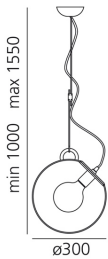

Miconos Suspension - Satin brass

Ernesto Gismondi

IP20     Dimmerable: 

LUMINAIRE

- Watt: **15W**
- Voltage: **220V-240V**
- Delivered lumens output: **1372lm**
- CCT: **2700K**
- Efficiency: **90%**
- Efficacy: **91.48lm/W**
- CRI: **80**

Notes

Adjustable rod for different ceiling heights.

PRODUCT CODE: A031010

FEATURES

- Article Code: **A031010**
- Colour: **Satin brass**
- Installation: **Suspension**
- Material: **Blown glass, steel**
- Series: **Design Collection**
- Environment: **Indoor**
- Area contract: **All projects**
- Emission: **Diffused And Direct**
- design by: **Ernesto Gismondi**

DIMENSIONS

- Height: **cm 100**
- Diameter: **cm 30**
- Max Height from ceiling: **cm 155**

NOT INCLUDED SOURCES

- Category: **FLUO**
- Number: **1**
- Lbs: **G120**
- Watt: **23W**
- Socket: **E27**
- Color Rendering: **1b**
- Color temperature (K): **2700K**
- Duration (h): **12000h**

ALTERNATIVE SOURCES

- Category: **LED RETROFIT**
- Number: **1**
- Watt: **15W**
- Delivered lumens output: **1150lm**
- Socket: **E27**