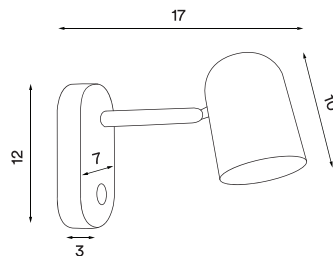

**Shade and body material:** Steel

**Colours:** White, dark grey, dark green, or warm beige (shade inner colour is same as outer colour)

**Wire:** Black or white (white version only), 200 cm

**Switch:** Dimmer switch on the wall base

**Bulb:** GU10, Max. 6 W LED only (dimmable)

**Voltage:** 220V - 240V - 50/60Hz

**Net weight:** 0.4 kg

**Minimum order size:** 2

**Dimensions and light direction:**

**Recommended dimmable bulb:**