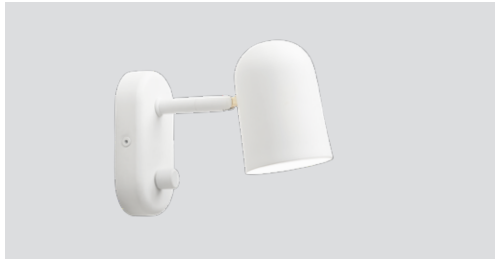

# Buddy wall

Buddy wall white  
– Item no. 220

Buddy wall dark grey  
– Item no. 221

Buddy wall dark green  
– Item no. 222

Buddy wall warm beige  
– Item no. 223

**Product type:** Wall lamp

**Design:** Mads Sætter-Lassen, 2017

**Shade and body material:** Steel

**Colours:** White, dark grey, dark green, or warm beige (shade inner colour is same as outer colour)

**Wire:** Black or white (white version only), 200 cm

**Switch:** Dimmer switch on the wall base

**Bulb:** GU10, Max. 6 W LED only (dimmable)

**Voltage:** 220V - 240V - 50/60Hz

**Net weight:** 0.4 kg

**Minimum order size:** 2

**Dimensions and light direction:**

**Recommended dimmable bulb:**