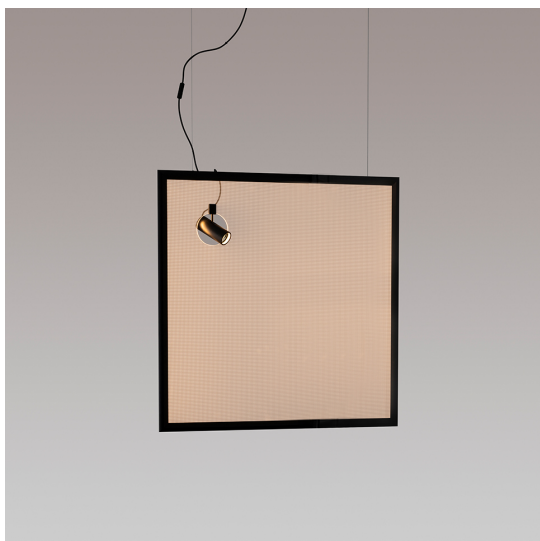

# Discovery Space Spot Square - TW - Black

Ernesto Gismondi

IP20   Dimmbar: 

### Discovery

- Watt: **44W**
- Spannung (V): **220-240V**
- Lichtstrom (lm): **Warm 2579 Cold 2739lm**
- CCT: **2700-6500K**
- Efficiency: **100%**
- Efficacy: **62.25lm/W**
- CRI: **90**
- Dimmable Typology: **APP,Dali**

### Vector Spot

- Watt: **25W**
- Spannung (V): **220-240V**
- Lichtstrom (lm): **1465lm**
- CCT: **3000K**

## BESCHREIBUNG

Discovery is an unobtrusive, utterly absent and immaterial element. Its volume is only perceived when switched on, thanks to the light that outlines the central emitting surface. The result is a uniform light, ideal for working environments. The company's great optoelectronic skills, combined with a thorough culture of design and with technological know-how, produces a perfectly all-purpose and surprising solution, which translates innovation into emotional perception. The Discovery square and rectangular versions become Discovery Spot with the inclusion of the Vector Spot projector, designed by Carlotta de Bevilacqua. It fits into a circular hole recreated in the emitting surface to allow its different orientations.