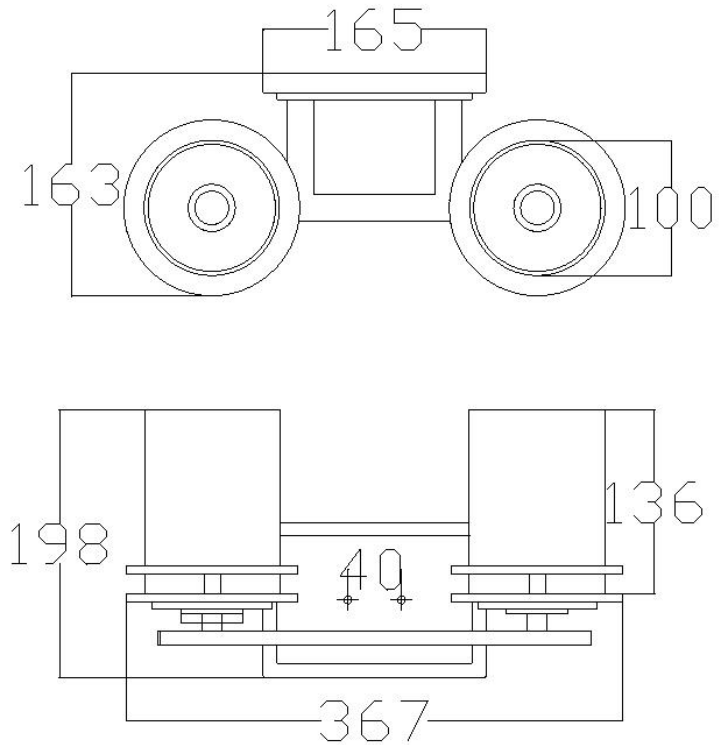

BRAND: Hendrik

STYLE: 2Lt Wall Light

1. Item Code	KL/HENDRIK2 BATH	23. Maximum Drop	N/a
2. Drawing No.	KL 5077 Hendrik 2	24. Adjustable?	No
3. Tested?	No	25. Shade/Glass Material	Satin Etched Cased Opal Glass
4. Final Sign-off Sample Done?	No	26. Shade Width (mm)	100
5. Category	Bathroom	27. Shade Height (mm)	136
6. Type	Wall Light	28. Shade Depth (mm)	100
7. Finish	Chrome	29. Size of Back-Plate/Ceiling Rose (mm)	165 x 115
8. IP Rating	IP44	30. Main Material	Steel
9. Class	I	31. Power Cable Colour	N/a
10. Voltage	240v	32. Power Cable Length (mm)	200
11. Wattage (1)	2 x 3.5w	33. Chain Length (mm)	N/a
12. Wattage (2)	N/a	34. Rod Length (mm)	N/a
13. Lamp Holder Type (1)	2 x G9 LED	35. PIR	No
14. Lamp Holder Type (2)	N/a	36. Switch Type and location	N/a
15. No. of Lamps	2	37. Connection Method	IP44 Terminal Block
16. Lamp Supplied	Yes	38. Plug Type	N/a
17. Dimmable?	Not with Lamp Supplied	39. Plug Colour	N/a
18. Lumen Output & Colour Temp	Lamps: 640Lm & 3000k	40. Product Weight (kg)	2.19
19. Overall Width/Diameter (mm)	367	41. Carton Dimensions (mm)	425 x 318 x 197
20. Overall Height (mm)	198	42. Carton Weight (kg)	2.92
21. Overall Depth (mm)	163	43. Notes 1	Can Be Mounted Either Way Up
22. Minimum Drop	N/a	44. Notes 2	