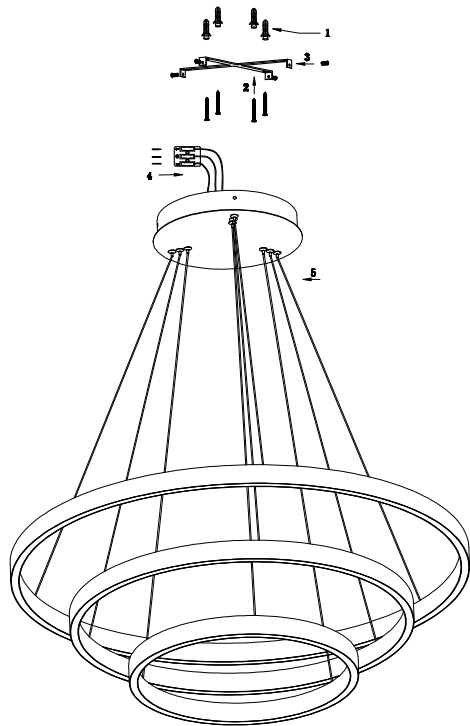

Instruction

MOD058PL-L100B4K

MAX 115W
4000 Lumen

Model: MOD058PL-L100B4K
Collection: Technical
Series: Rim

Pendant Lamps