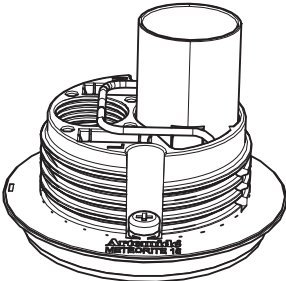

Artemide®

Meteorite 15

design
Pio & Tito Toso

i

1

2

3

Max 4W LED E14