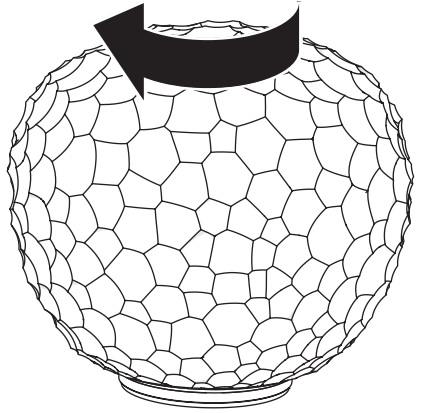

4

5

6

For USA and Canada only

7