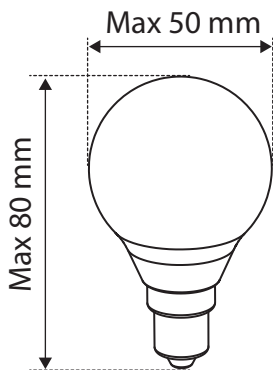

i

1. 1
2. 2
3. 3
4. 4
5. 5

MAX 4W LED E14

For USA and Canada only:

Max 4W E12 cULus SBLED