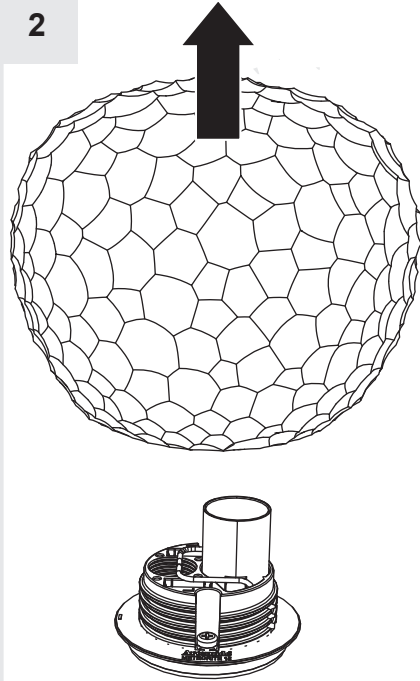

Artemide®

Meteorite 15

design
Pio & Tito Toso

i

1

2

3

Max 4W LED E14