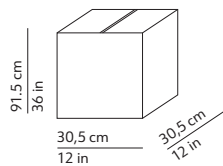

CODES AND DIMENSIONS / CODICI E DIMENSIONI

K511435N
K511435POP
K511435INOX

PACKAGING / IMBALLO

Base
Volume: 0.077 m³ / 2.702 ft³
Gross weight: 6.8 kg / 15 lbs

Structure
Volume: 0.062 m³ / 2.174 ft³
Gross weight: 3.4 kg / 7.5 lbs