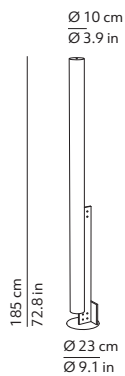

MODEL T

FRANCESCA SMIRAGLIA / 2023

EN Dimmable floor lamp. Tubular diffuser made of opal methacrylate. Metallic coated structure.

IT Lampada da terra dimmerabile. Diffusore tubolare in metacrilato opalino. Struttura in metallo verniciato.

CODES AND DIMENSIONS / CODICI E DIMENSIONI

K511435N
K511435POP
K511435INOX

PACKAGING / IMBALLO

Base
Volume: 0.077 m³ / 2.702 ft³
Gross weight: 6.8 kg / 15 lbs

Structure
Volume: 0.062 m³ / 2.174 ft³
Gross weight: 3.4 kg / 7.5 lbs

White / Bianco
Shiny / Lucido

Tubular opal methacrylate
Tubolare in metacrilato opalino

FURTHER INFORMATION / INFORMAZIONI AGGIUNTIVE

^{100V}
or ^{240V} Feeding / Alimentazione

Light source / Sorgente luminosa
board LED 1x60W - 2700 K - 6600 lm - CRI > 90