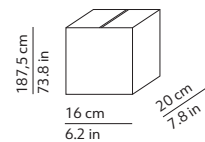

CODES AND DIMENSIONS / CODICI E DIMENSIONI

K511435N
K511435POP
K511435INOX

PACKAGING / IMBALLO

Base
Volume: 0.077 m³ / 2.702 ft³
Gross weight: 6.8 kg / 15 lbs

Structure
Volume: 0.062 m³ / 2.174 ft³
Gross weight: 3.4 kg / 7.5 lbs