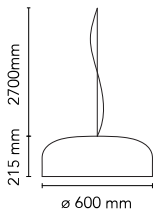

## Smithfield Suspension Pro

by Jasper Morrison , 2009

Suspension lamp with direct light. Aluminium body. Available in gloss black, matt black, red, green, white or MUD. Injection-moulded opalescent methacrylate diffuser. Steel ceiling attachment with steel suspension cable, 5 pole electric cable in PTFE double insulation, working length 2700mm.

<b>Mounting</b>	Pendant
<b>Environment</b>	Indoor
<b>Weight</b>	5 Kg
<b>Light sources available</b>	LED module 45W 2700K 2623lm CRI95 [i]
<b>Emergency</b>	Without
<b>Switching</b>	Dimming PUSH DIM
<b>Voltage</b>	220-240V
<b>Power</b>	30W
<b>Battery</b>	No
<b>Supply included</b>	Yes
<b>Cord Length</b>	2700 mm
<b>Materials</b>	Aluminum, Methacrylate
<b>Colors</b>	<ul style="list-style-type: none"> <li><span style="color: red;">●</span> F1367035 - Red</li> <li><span style="color: green;">●</span> F1367039 - Green</li> <li><span style="color: black;">●</span> F1367031 - Matt Black</li> <li><span style="color: black;">●</span> F1367030 - Glossy Black</li> <li><span style="color: grey;">●</span> F1367009 - White</li> <li><span style="color: grey;">●</span> F1367021 - Mud</li> </ul>