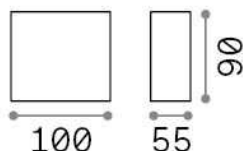

Info sorgente e prestazionali

Sorgente integrata	Integrated LED module
Sorgente sostituibile	No
Potenza	6 W
Emissione	Direct
Consumo massimo	max 6,00 W
Caratteristiche LED	LED COB CREE
CCT LED	3000 K
Durata LED (t. 25°c)	30000 h
CRI	> 80
SDCM	3
Fascio luminoso	100°
Flusso sorgente	590 lm
Flusso utile	500 lm
Rischio fotobiologico	1