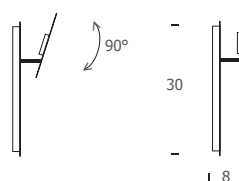

DOPPIOZERO

wall/ceiling

30

DOPPIOZERO

Wall/ceiling lamp
in polished steel
Ø cm 30X8

Spread cm 8

COB Led
16W - 500mA
2900 Lm emitted
3000°K - CRI>85
Power supply included

2700°K and dimmable
power supply on request

Lamp weight kg 1,8

AVAILABLE FINISHING COMBINATIONS

	CA	MAT	B	N
BASE				
	TA	TO	TB	TR
DISCS	CA	MAT	B	N
	TA	TO	TB	TR

Finishings

Painted base: embossed white – matt black – coffee – brick
Total leaf base: gold leaf – silver leaf – copper leaf – bronze leaf

Discs by choice
Discs by choice

DOPPIOZERO

wall/ceiling

DOPPIOZERO

Wall/ceiling lamp
in polished steel
Ø cm 30X8

Spread cm 8

COB Led
16W - 500mA
2900 Lm emitted
3000°K - CRI>85
Power supply included

2700°K and dimmable
power supply on request