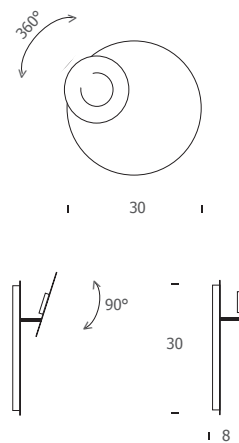

DOPPIOZERO

wall/ceiling

30

DOPPIOZERO

Wall/ceiling lamp
in polished steel
Ø cm 30X8

Spread cm 8

COB Led
16W - 500mA
2900 Lm emitted
3000°K - CRI>85
Power supply included

2700°K and dimmable
power supply on request

Lamp weight kg 1,8

AVAILABLE FINISHING COMBINATIONS

	CA	MAT	B	N
BASE				
	TA	TO	TB	TR
DISCS	CA	MAT	B	N
	TA	TO	TB	TR

Finishings

Painted base: embossed white – matt black – coffee – brick
Total leaf base: gold leaf – silver leaf – copper leaf – bronze leaf

Discs by choice
Discs by choice

DOPPIOZERO

wall/ceiling

DOPPIOZERO

Wall/ceiling lamp
in polished steel
Ø cm 30X8

Spread cm 8

COB Led
16W - 500mA
2900 Lm emitted
3000°K - CRI>85
Power supply included

2700°K and dimmable
power supply on request

Lamp weight kg 1,8

Finishings

Painted base: embossed white – matt black – coffee – brick **Discs by choice**
Total leaf base: gold leaf – silver leaf – copper leaf – bronze leaf **Discs by choice**