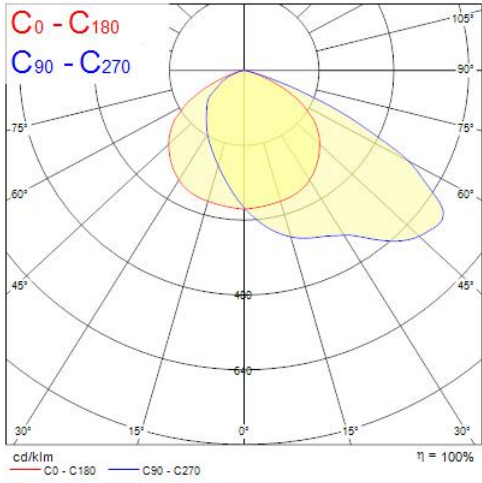

Photometry