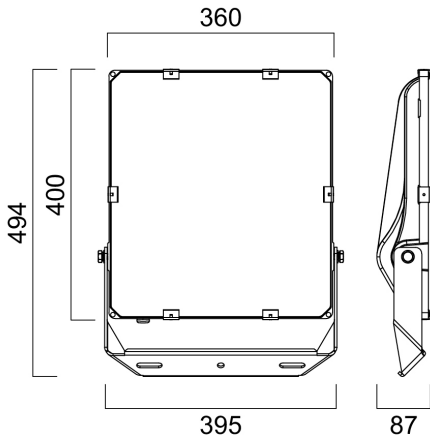

Technical drawings

Data table

GENERAL DATA

Product name

Kalani IP66 26KLM 840 ASYM