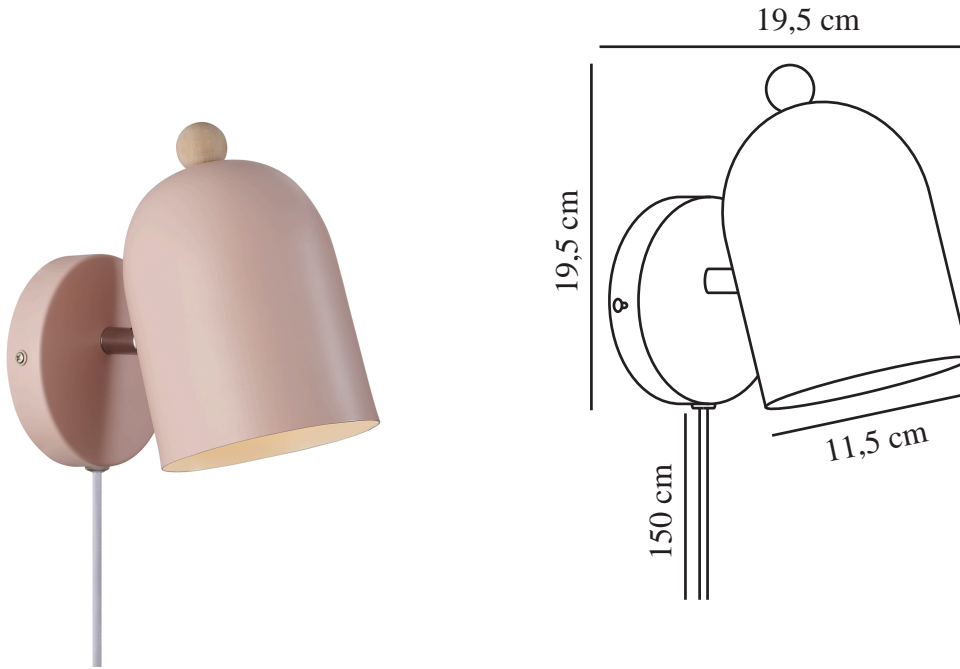

GASTON | WALL LIGHT | DUSTY ROSE

2412671057

nordlux®

Voltage (V): 220-240 Volt
IP degree: IP20
Maximum bulb wattage (W): 15
Class (Class 1, Class 2, Class 3):
Class 2 (Double isolated)
Socket type: E27
Switch placement: On the cable
Parallel connection: False

Primary material: Metal
Secondary material: Wood
Colour of the cable: White
Length of the cable (cm): 150
Surface material of the cable:
Plastic
Is the cable replaceable: True
Colour: Dusty rose

Height (cm): 19.5
Width (cm): 19.5
Shade Diameter (cm): 11.5
Outdoor base dimension (cm): 12
Length (cm): 19.5
Tilt Angle (°): 45
Turning Angle (°): 320

EAN: 5704924018763
TUN: 2378768
Item Number: 2412671057
Pcs Per Master Carton: 3

Sales Box Height (cm): 18.5
Sales Box Width(cm): 18.5
Sales Box Depth (cm): 12.5
Sales Box Volume m³ : 0.0043
Product net weight (kg): 0.53

- Nordic style • Adjustable lamp for directional light
- A simple shape with a wooden detail

Gaston is a streamlined wall lamp in cute, muted tones. Featuring a rounded shape with a small wooden detail on top, Gaston adds a beautiful touch to any nursery or children's room. The lamp has a flexible shade that allows for directional light.