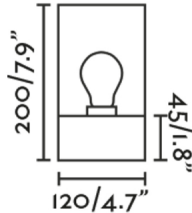

KILA is a collection of outdoor lighting made in aluminium and glass. Its design perfectly separates the grey structure of the semi - transparent diffuser, allowing the lightbulb to be visible. This dark amber grey ceiling lamp is ideal for entrances, porches and terraces.

General characteristics

Type	I
IP	65
voltage	100V-240V
Hertz	50/60Hz
Power	15W

Material

Body/Structure	Aluminium
Diffuser	Glass

Finish

Body/Structure	Dark Grey
Diffuser	Amber

Lighting characteristics

Light source included	NO
Light source	E27
Bulb socket included	