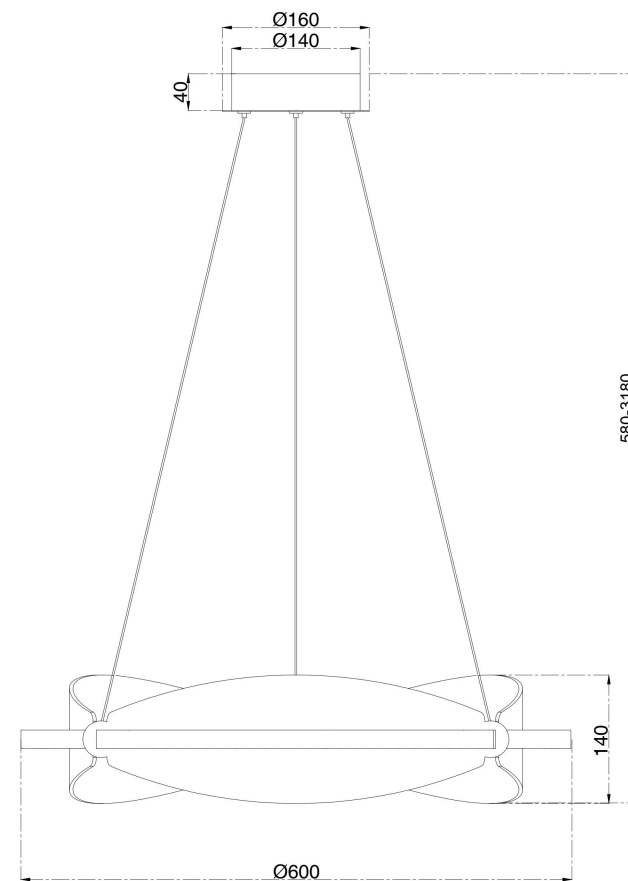

NO.1

NO.2

NO.3

MAX 45W
2 700 Lumen

Model: MOD281PL-L45BS3K

Collection: Modern

Series: Breeze

 Pendant Lamps