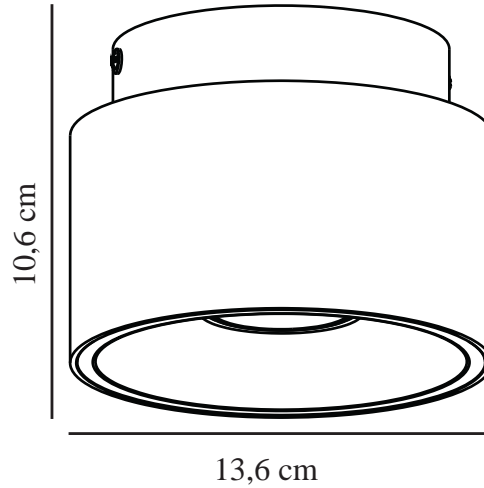

# TORONE | SPOT LIGHT | BLACK

2310460103

nordlux®

Voltage (V): 220-240 Volt  
IP degree: IP20  
Maximum bulb wattage (W): 28W  
Class (Class 1, Class 2, Class 3):  
Class 2 (Double isolated)  
Socket type: GU10  
Parallel connection: False

Primary material: Metal  
Secondary material: Plastic  
Colour: Black

Height (cm): 10.6  
Shade Diameter (cm): 13.6  
Tilt Angle (°): 24  
Turning Angle (°): 350  
EAN: 5704924016257  
TUN: 2326272  
Item Number: 2310460103

Pcs Per Master Carton: 3  
Sales Box Height (cm): 13.5  
Sales Box Width(cm): 15  
Sales Box Depth (cm): 15  
Sales Box Volume m<sup>3</sup> : 0.003  
Product net weight (kg): 0.87

- Cool design • Hidden tilt hinge
- Directional light